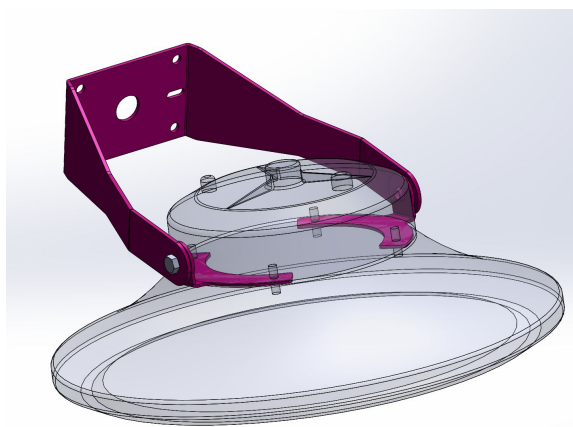

Synergy 21 LED spot pendant light UFO add. Wall bracket for UFO size L bracket long

Long bracket with swivelling range $\pm 100^\circ$ for UFO from 200W to 240W