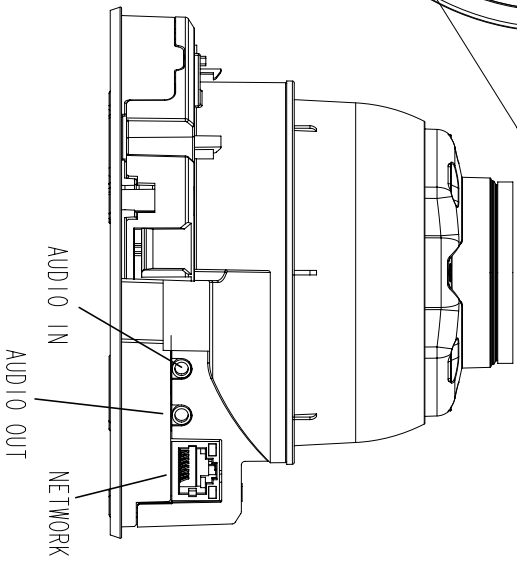

XND-6080/6080R/8080R

Unit : mm (inch)