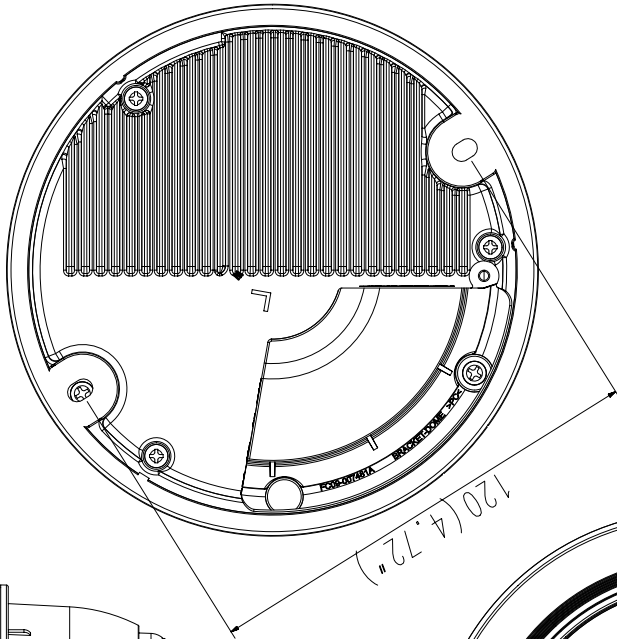

SBP-300KM

SBP-300NB

SBP-300B

<b>Video</b>	
Imaging Device	1/1.8" 5MP CMOS
Effective Pixels	2616(H)x1976(V)
Min. Illumination	Color: 0.07Lux(F1.3, 1/30sec) B/W: 0Lux(IR LED on)
Video Out	CVBS: 1.0 Vp-p / 75Ω composite, 720x480(N), 720x576(P), for installation USB: Micro USB Type B, 1280x720, for installation
<b>Lens</b>	
Focal Length (Zoom Ratio)	3.9~9.4mm(2.4x) motorized varifocal
Max. Aperture Ratio	F1.3
Angular Field of View	H: 92.1°(Wide)~38.7°(Tele), V: 67.2°(Wide)~29.0°(Tele), T: 119.9°(Wide)~48.6°(Tele)
Min. Object Distance	0.5m(1.64ft)
Focus Control	Simple focus
Lens Type	DC auto iris, P iris
<b>Pan / Tilt / Rotate</b>	
Pan / Tilt / Rotate Range	0°~354° / 0°~67° / 0°~355°
<b>Operational</b>	
IR Viewable Length	30m(98.4ft)
Camera Title	Displayed up to 85 characters
Day & Night	Auto(ICR)
Backlight Compensation	BLC, HLC, WDR, DWDR, SDR
Wide Dynamic Range	120dB
Digital Noise Reduction	SSNR V
Digital Image Stabilization	Support
Defog	Support
Motion Detection	8ea, 8point polygonal zones
Privacy Masking	32ea, polygonal zones - Color: Grey/Green/Red/Blue/Black/White - Mosaic
Gain Control	Low / Middle / High
White Balance	ATW / AWC / Manual / Indoor / Outdoor
LDC	Support
Electronic Shutter Speed	Minimum / Maximum / Anti flicker (2~1/12,000sec)
Video Rotation	Flip, Mirror, Hallway view(90°/270°)
Analytics	Defocus detection, Directional detection, Fog detection, Face detection, Motion detection, Digital auto tracking, Appear/Disappear, Enter/Exit, Loitering, Tampering, Virtual line, Audio detection, Sound classification
Alarm I/O	Input 1ea / Output 1ea
Alarm Triggers	Analytics, Network disconnect, Alarm input
Alarm Events	File upload via FTP and E-Mail Notification via E-Mail SD/SDHC/SDXC or NAS recording at Event Triggers Alarm output Handover

XND-6080/6080R/8080R

Unit : mm (inch)