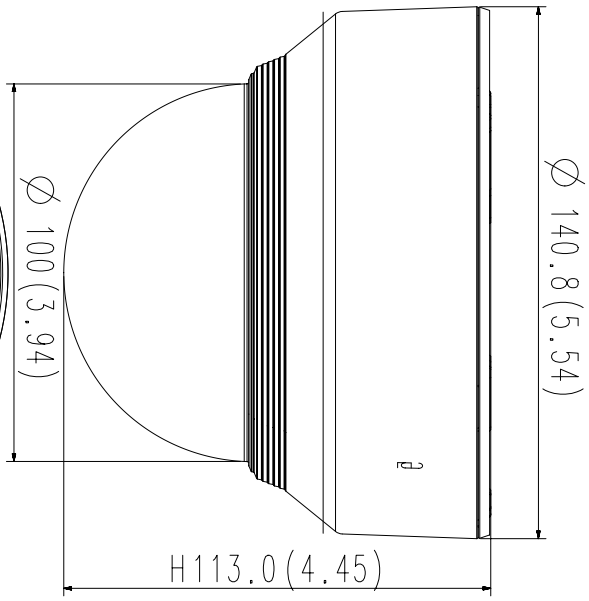

SBP-300KM

SBP-300NB

SBP-300B

<b>Video</b>	
Imaging Device	1/1.8" 5MP CMOS
Effective Pixels	2616(H)x1976(V)
Min. Illumination	Color: 0.07Lux(F1.3, 1/30sec) B/W: 0Lux(IR LED on)
Video Out	CVBS: 1.0 Vp-p / 75Ω composite, 720x480(N), 720x576(P), for installation USB: Micro USB Type B, 1280x720, for installation
<b>Lens</b>	
Focal Length (Zoom Ratio)	3.9~9.4mm(2.4x) motorized varifocal
Max. Aperture Ratio	F1.3
Angular Field of View	H: 92.1°(Wide)~38.7°(Tele), V: 67.2°(Wide)~29.0°(Tele), T: 119.9°(Wide)~48.6°(Tele)
Min. Object Distance	0.5m(1.64ft)
Focus Control	Simple focus
Lens Type	DC auto iris, P iris
<b>Pan / Tilt / Rotate</b>	
Pan / Tilt / Rotate Range	0°~354° / 0°~67° / 0°~355°
<b>Operational</b>	
IR Viewable Length	30m(98.4ft)
Camera Title	Displayed up to 85 characters
Day & Night	Auto(ICR)
Backlight Compensation	BLC, HLC, WDR, DWDR, SDR
Wide Dynamic Range	120dB
Digital Noise Reduction	SSNR V
Digital Image Stabilization	Support
Defog	Support
Motion Detection	8ea, 8point polygonal zones
Privacy Masking	32ea, polygonal zones - Color: Grey/Green/Red/Blue/Black/White - Mosaic
Gain Control	Low / Middle / High
White Balance	ATW / AWC / Manual / Indoor / Outdoor
LDC	Support
Electronic Shutter Speed	Minimum / Maximum / Anti flicker (2~1/12,000sec)
Video Rotation	Flip, Mirror, Hallway view(90°/270°)
Analytics	Defocus detection, Directional detection, Fog detection, Face detection, Motion detection, Digital auto tracking, Appear/Disappear, Enter/Exit, Loitering, Tampering, Virtual line, Audio detection, Sound classification
Alarm I/O	Input 1ea / Output 1ea
Alarm Triggers	Analytics, Network disconnect, Alarm input
Alarm Events	File upload via FTP and E-Mail Notification via E-Mail SD/SDHC/SDXC or NAS recording at Event Triggers Alarm output Handover

XND-6080/6080R/8080R

Unit : mm (inch)