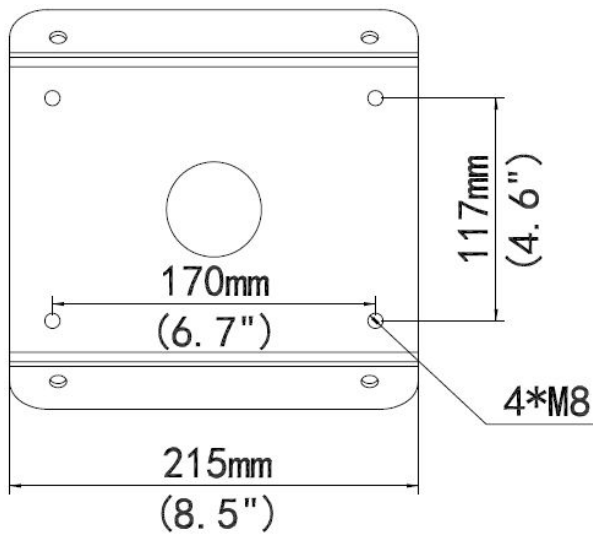

Zubehör

Art.-Nr.	Name
159695	ALLNET IP Kamera PTZ / Outdoor / 2MP / IR / 22x opt. Zoom / 54° / "ALL-CAM2498-LEP"
159715	ALLNET IP Kamera zbh. Wallmount/Wandhalter for ALL-CAM2498-LEP
146999	ALLNET PoE USV Backup - USV für Kameras, Accesspoints ALL90011PoE