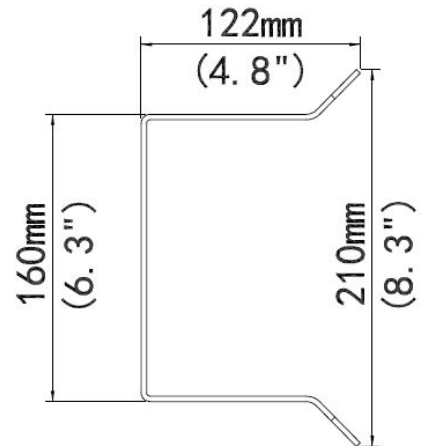

Zubehör

Art.-Nr.	Name
159695	ALLNET IP Kamera PTZ / Outdoor / 2MP / IR / 22x opt. Zoom / 54° / "ALL-CAM2498-LEP"
159715	ALLNET IP Kamera zbh. Wallmount/Wandhalter for ALL-CAM2498-LEP
146999	ALLNET PoE USV Backup - USV für Kameras, Accesspoints ALL90011PoE