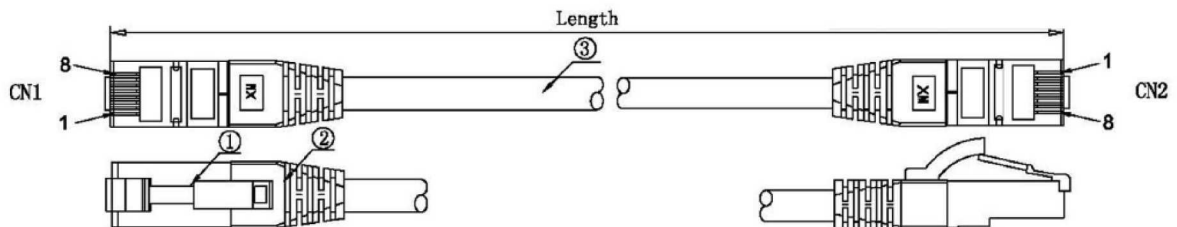

DATENBLATT

RJ45 Patchkabel S/FTP, Cat.6A, Cat.7 Rohkabel TPE superflex, blau

Abbildungen

PIN OUT	
CN1 (568B)	CN2 (568B)
WHITE 1	1 WHITE
ORANGE 2	2 ORANGE
WHITE 3	3 WHITE
GREEN 6	6 GREEN
BLUE 4	4 BLUE
WHITE 5	5 WHITE
WHITE 7	7 WHITE
BROWN 8	8 BROWN
SHELL	BRAID SHELL

Ähnlicher Artikel

K5525FWS.1	RJ45 Patchkabel S/FTP, Cat.6A, Cat.7 Rohkabel TPE superflex, weiß
K5525FSW.1	RJ45 Patchkabel S/FTP, Cat.6A, Cat.7 Rohkabel TPE superflex, schwarz
K5525FRT.1	RJ45 Patchkabel S/FTP, Cat.6A, Cat.7 Rohkabel TPE superflex, rot
K5525FGR.1	RJ45 Patchkabel S/FTP, Cat.6A, Cat.7 Rohkabel TPE superflex, grau
K5525FGN.1	RJ45 Patchkabel S/FTP, Cat.6A, Cat.7 Rohkabel TPE superflex, grün
K5525FGE.1	RJ45 Patchkabel S/FTP, Cat.6A, Cat.7 Rohkabel TPE superflex, gelb