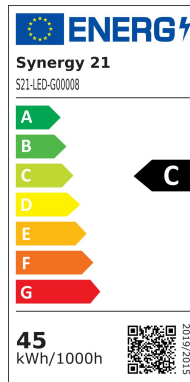

Synergy 21 LED HID Corn Retrofit E40 360° 45W nw

kwh/1000h:	45,00
Lumens:	6750
Watt:	45,0
Nominal Service Life:	35000 Std.
Switching Cycles:	50000
Opt. Ambient Temperature.:	25 °C

E40 threaded base (E27 available on request)
Replacement for 200W HPS / MHL

LED: 208*SMD2835 (Samsung)
Colour: neutral white, other light colours are available on request.
Kelvin: 4000K
CRI: >80
Beam angle: 360° and base rotatable by 350
Wattage (W): 45
Lumen (Lm): 6750
Cover: milky
Dimmable: no
Voltage (V): 100-277VAC, 50/60Hz
Diameter: 85 mm
Total length: 253 mm
Protection class: IP64
Operating temperature: -40°~+60°C

Energy efficiency class: A+
kWh/1000h: 45

Attributes

Attribute	Value
Abstrahlwinkel:	180
CRI:	>80
Dimmbar:	nein
Lichtfarbe:	neutralweiss
Lichtfarbe in Kelvin:	4500
Lumen:	6750
Schutzklasse:	IP64
Sockel:	E40
Weight:	0.73 Kg
Warranty:	60.00 Months