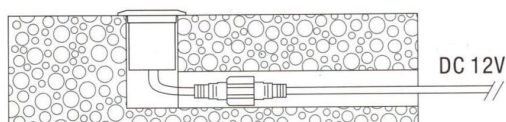

Attribute	Value
LED - Gehäusematerial:	Edelstahl
Lichtfarbe:	warmweiß
Lichtfarbe in Kelvin:	3000
Schutzklasse:	IP67
Volt:	12
Weight:	0.72 Kg
Warranty:	60.00 Months

Additional Images

SYNERGY 21