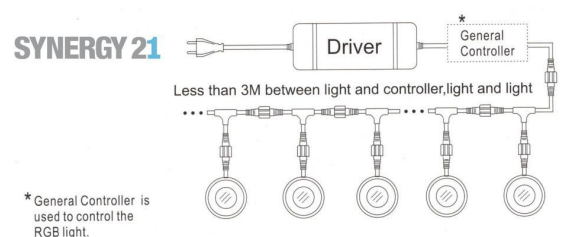

Attribute	Value
LED - Gehäusematerial:	Edelstahl
Lichtfarbe:	warmweiß
Lichtfarbe in Kelvin:	3000
Schutzklasse:	IP67
Volt:	12
Weight:	0.72 Kg
Warranty:	60.00 Months

Additional Images

SYNERGY 21