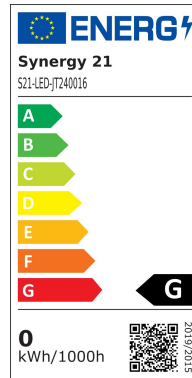

Synergy21 DIGITAL Party-LED IP65 USB controller + remote control or APP+ RGBW stripe (10M)

kwh/1000h:	0,00
Lumens:	0
Watt:	0,5
Nominal Service Life:	0 Std.
Switching Cycles:	0
Opt. Ambient Temperature.:	0 °C