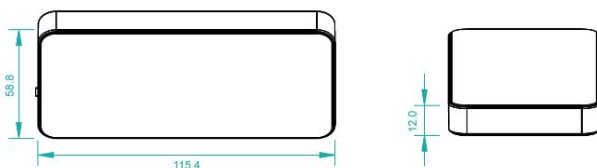

Attribute	Value
Dimmbar:	8 Stufen
Weight:	0.2 Kg
Warranty:	60.00 Months

Additional Images

Accessories