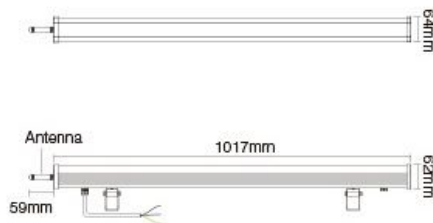

Attributes

Attribute	Value
Abstrahlwinkel:	15*60
Dimmbar:	Ja
Grösse:	1017*64*62
LED - Gehäusematerial:	Aluminium
Lichtfarbe:	RGB-WW
Lichtfarbe in Kelvin:	2700~6500
Lumen:	1800
Schutzklasse:	IP66
Volt:	230
Weight:	1.5 Kg
Warranty:	24.00 Months

Additional Images