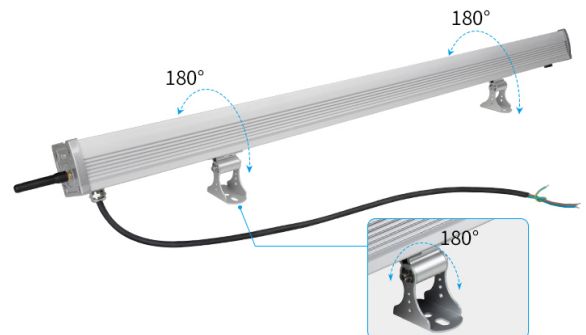

Product Name: 24W RGB+CCT LED Wall Washer Light

(LoRa 433MHz)
Model No.: RL1-24L
Power: 24W
Input Voltage: AC100~240V 50/60Hz
Working Temperature: -20~60°
RF: 433MHz
Modulation Method: LoRa spread spectrum
Control distance: 2000m
Colour temperature: 2700K~6500K
Luminous Flux: 1800LM
Light Efficiency: 75LM/W
CRI: >80
PF: >0.9
Lifespan: 50000h
Beam Angle: 15*60°
Illumination distance: >15m
IP Rate: IP66
Dimension: 1017mm + 59mm Antenna + x 62mm x 64mm

Energy efficiency class: A
kWh/1000h: 24

Attributes

Attribute	Value
Abstrahlwinkel:	15*60
Dimmbar:	Ja
Grösse:	1017*64*62
LED - Gehäusematerial:	Aluminium
Lichtfarbe:	RGB-WW
Lichtfarbe in Kelvin:	2700~6500
Lumen:	1800
Schutzklasse:	IP66
Volt:	230
Weight:	1.5 Kg
Warranty:	24.00 Months

Additional Images

433MHz RF wireless transmitting
Longer control distance

Support Smart phone APP control and third party voice control

It need 433MHz Gateway for smart phone control or third party voice control

IP66 waterproof rate

Excellent waterproofness make the usage more safe

180° rotatable bracket

180° rotatable bracket; Adjustable randomly; Easy adjust the beam angle

COMPATIBLE REMOTE SHEET

Accessories

Part No.	Name
178057	Synergy 21 LED LoRa (433MHZ) pool light 15W RGB+CCT *Milight/Miboxer*
178058	Synergy 21 LED LoRa (433MHZ) controller DMX LoRa *Milight/Miboxer*
178059	Synergy 21 LED LoRa (433MHZ) pool light 27W RGB+CCT *Milight/Miboxer*
178060	Synergy 21 LED LoRa (433MHZ) pool lamp 9W RGB+CCT *Milight/Miboxer*
178061	Synergy 21 LED LoRa (433MHZ) PAR56 pool light 27W RGB+CCT *Milight/Miboxer*
178062	Synergy 21 LED LoRa (433MHZ) remote *Milight/Miboxer*