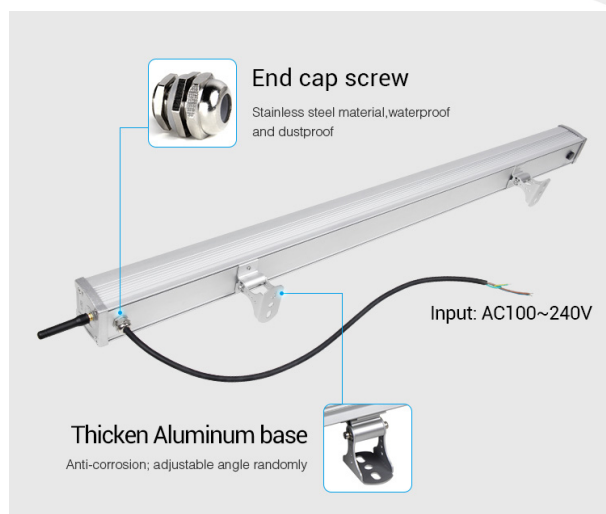

Product Name: 24W RGB+CCT LED Wall Washer Light

(LoRa 433MHz)
Model No.: RL1-24L
Power: 24W
Input Voltage: AC100~240V 50/60Hz
Working Temperature: -20~60°
RF: 433MHz
Modulation Method: LoRa spread spectrum
Control distance: 2000m
Colour temperature: 2700K~6500K
Luminous Flux: 1800LM
Light Efficiency: 75LM/W
CRI: >80
PF: >0.9
Lifespan: 50000h
Beam Angle: 15*60°
Illumination distance: >15m
IP Rate: IP66
Dimension: 1017mm + 59mm Antenna + x 62mm x 64mm

Energy efficiency class: A
kWh/1000h: 24

Attributes

Attribute	Value
Abstrahlwinkel:	15*60
Dimmbar:	Ja
Grösse:	1017*64*62
LED - Gehäusematerial:	Aluminium
Lichtfarbe:	RGB-WW
Lichtfarbe in Kelvin:	2700~6500
Lumen:	1800
Schutzklasse:	IP66
Volt:	230
Weight:	1.5 Kg
Warranty:	24.00 Months

Additional Images

433MHz RF wireless transmitting
Longer control distance

Support Smart phone APP control and third party voice control

It need 433MHz Gateway for smart phone control or third party voice control

IP66 waterproof rate

Excellent waterproofness make the usage more safe

180° rotatable bracket

180° rotatable bracket; Adjustable randomly; Easy adjust the beam angle

COMPATIBLE REMOTE SHEET

Accessories

Part No.	Name
178057	Synergy 21 LED LoRa (433MHZ) pool light 15W RGB+CCT *Milight/Miboxer*
178058	Synergy 21 LED LoRa (433MHZ) controller DMX LoRa *Milight/Miboxer*
178059	Synergy 21 LED LoRa (433MHZ) pool light 27W RGB+CCT *Milight/Miboxer*
178060	Synergy 21 LED LoRa (433MHZ) pool lamp 9W RGB+CCT *Milight/Miboxer*
178061	Synergy 21 LED LoRa (433MHZ) PAR56 pool light 27W RGB+CCT *Milight/Miboxer*
178062	Synergy 21 LED LoRa (433MHZ) remote *Milight/Miboxer*