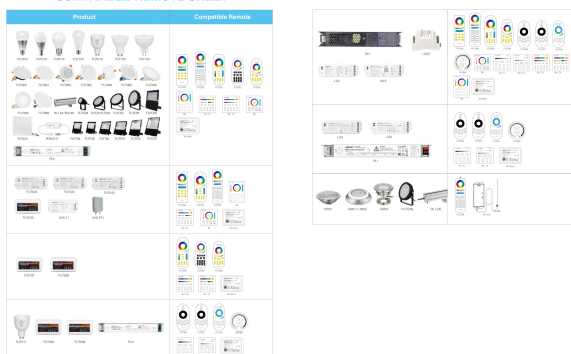

Energy efficiency class: A
kWh/1000h: 24

Attributes

Attribute	Value
Abstrahlwinkel:	15*60
Dimmbar:	Ja
Grösse:	1017*64*62
LED - Gehäusematerial:	Aluminium
Lichtfarbe:	RGB-WW
Lichtfarbe in Kelvin:	2700~6500
Lumen:	1800
Schutzklasse:	IP66
Volt:	230
Weight:	1.5 Kg
Warranty:	24.00 Months

IP66 waterproof rate

Excellent waterproofness make the usage more safe

180° rotatable bracket

180° rotatable bracket; Adjustable randomly; Easy adjust the beam angle

COMPATIBLE REMOTE SHEET

Accessories

Part No.	Name
178057	Synergy 21 LED LoRa (433MHZ) pool light 15W RGB+CCT *Milight/Miboxer*
178058	Synergy 21 LED LoRa (433MHZ) controller DMX LoRa *Milight/Miboxer*
178059	Synergy 21 LED LoRa (433MHZ) pool light 27W RGB+CCT *Milight/Miboxer*
178060	Synergy 21 LED LoRa (433MHZ) pool lamp 9W RGB+CCT *Milight/Miboxer*
178061	Synergy 21 LED LoRa (433MHZ) PAR56 pool light 27W RGB+CCT *Milight/Miboxer*
178062	Synergy 21 LED LoRa (433MHZ) remote *Milight/Miboxer*

Part No.	Name
178154	Synergy 21 LED LoRa (433MHZ) garden lamp 25W RGB-WW with RF IP66 230V *Milight/Miboxer*
178172	Synergy 21 LED LoRa (433MHZ) wallwasher 24W RGB+CCT IP66 *Milight/Miboxer*