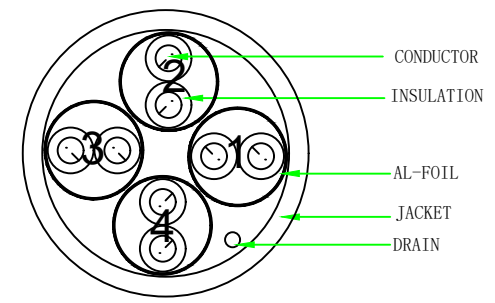

PIN OUT

NOTE:

1. Fluke Channel Test ISO 11801 channel Class Ea
2. RoHS 3.0 AND REACH compliant
3. Electrical test: 100% open short & miss wire test;
4. OPERATING TEMPERATURE: -20°C ~ 75°C
STORAGE TEMPERATURE: -10°C ~ 60°C
5. Print word: CAT6A U/FTP Patch cord with CAT7 RAW Cable 4x2x32AWG/7
TPE-LSZH ISO11801 & EN50173 & ANSI/TIA568C.2 www.synergy21.de **CE**
6. Raw cable is Cat7 up to 600Mhz
7. Packing: 1pc/synergy 21 bag+label

MATERIAL LIST

③	CABLE	CAT. 7 U/FTP (32AWG BC*1P+AL-FOIL)*4+DRAIN+ JACKET: TPE-LSZH, OD: 3.8 ± 0.2mm	1	
②	Over mold	48P PVC	2	
①	Plug	RJ45 8P8C Shielded Plug, PIN GOLD PLATED 3u", TRANSPARENT YELLOW	2	

NO.	PARTS NAME	SPECIFICATION STANDARD	QT' Y	REMARK
	Hasia	Add the meter scale	2022-12-26	A1
		NEW	2022-05-13	A0
BY	CHK	REVISION RECORD MODIFICATIONS	DATE	REV.

Colour: BLUE (PANTONE 647C)	
Item No.	Length (mm)
S217330V3	150 ± 10
S217331V3	250 ± 10
S217332V3	500 ± 20
S217333V3	1000 ± 20
S217334V3	1500 ± 30
S217335V3	2000 ± 30
S217336V3	3000 ± 50
S217337V3	5000 ± 100
S217338V3	7500 ± 150
S217339V3	10000 ± 300

Colour: Magenta (Pantone 212C)	
Item No.	Length (mm)
S217380V3	150 ± 10
S217381V3	250 ± 10
S217382V3	500 ± 20
S217383V3	1000 ± 20
S217384V3	1500 ± 30
S217385V3	2000 ± 30
S217386V3	3000 ± 50
S217387V3	5000 ± 100
S217388V3	7500 ± 150
S217389V3	10000 ± 300