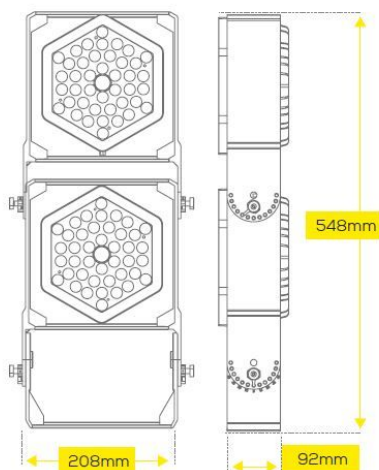

Attributes

Attribute	Value
Abstrahlwinkel:	60
CRI:	>80
Dimmbar:	nein
Grösse:	208*92*548
LED - Gehäusefarbe:	schwarz
LED - Gehäusematerial:	Aluminium
Lichtfarbe:	kaltweiß
Lichtfarbe in Kelvin:	5700
Lumen:	28000
Schutzklasse:	IP67
Volt:	230
Weight:	7.4 Kg
Warranty:	24.00 Months

Additional Images