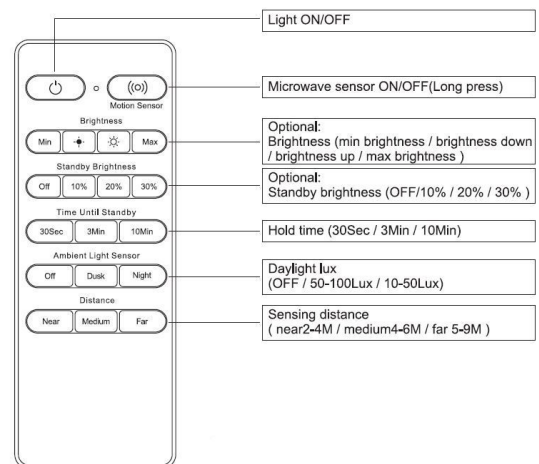

Zubehör

Art.-Nr.	Name
166182	Synergy 21 LED Rundleuchte Theia IP54 Sensor Fernbedienung