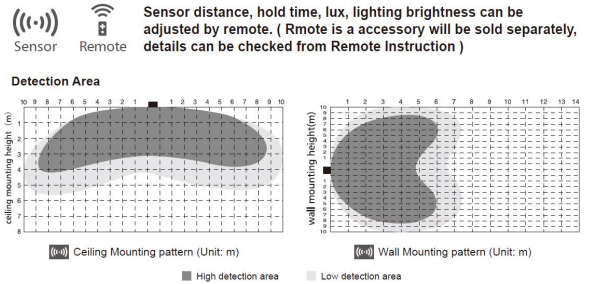

Zubehör

Art.-Nr.	Name
166182	Synergy 21 LED Rundleuchte Theia IP54 Sensor Fernbedienung