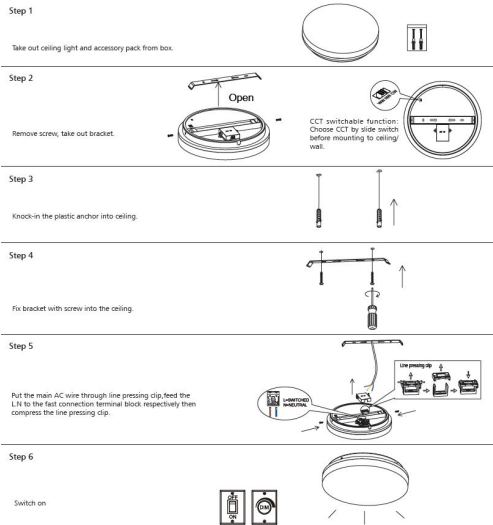

Montage:
Klemmblock in der Lampe
2 Montageschrauben enthalten.

Energieeffizienzklasse: A+
kWh/1000h: 35

Abbildung ähnlich

Merkmale

Merkmal	Wert
Abstrahlwinkel:	120
Betriebstemperatur:	-20 bis +45
CRI:	>80
Dimmbar:	ja mit Fernbedienung
Grösse:	Ø400*63
LED - Gehäusefarbe:	weiß RAL9016
LED - Gehäusematerial:	Kunststoff
Lichtfarbe:	einstellbar
Lichtfarbe in Kelvin:	3000/4000/5700
Lumen:	3150-3400
Schutzklasse:	IP54/IK10
Volt:	230
Gewicht:	1.66 Kg

Weitere Bilder

NOTE:
1. Do not install the luminaire near the large metal parts (metal sheet, pipe and net) or the place with strong radiation source and vibration.
2. The recommended installation height is 3M

Parameters specification

Functions	Control by Remote	Default setting
Microwave Sensor	ON/OFF	ON
Brightness setting	0%, 10%, 20%, 30%, 40%, 50%, 60%, 70%, 80%, 90%, 100%	100%
Sensor Hold Time	30S / 3min / 10min	30S
Sensor Distance	Near 2-4m / Medium 4-6m / Far 5-9m	Medium 4-6m
Daylight Sensor (Lux setting)	OFF / 50-100lux (Dusk) / 10-50lux (Night)	10-50lux (Night)
Stand By Brightness	OFF / ON-10%, 20%, 30%	OFF
Input Voltage	AC100-240V / 50Hz	
Sensor Power Factor	0.9	
Microwave Frequency	5.8Ga75MHz	