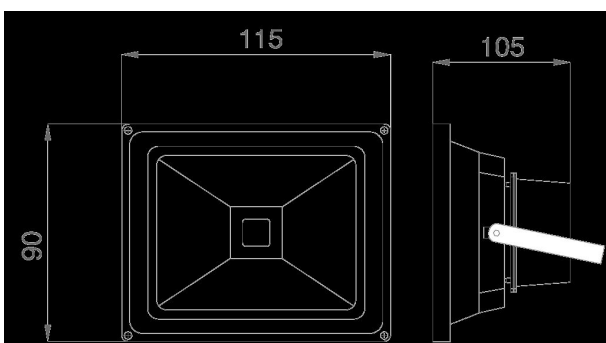

Attributes

Attribute	Value
Abstrahlwinkel:	120
Betriebstemperatur:	-25°C bis +55°C
CRI:	>80
Dimmbar:	TRIAC
Grösse:	115*90*105
LED - Gehäusefarbe:	schwarz
LED - Gehäusematerial:	Aluminium
Lichtfarbe:	gelb
Schutzklasse:	IP65
Volt:	230
Weight:	0.69 Kg
Warranty:	60.00 Months

Additional Images

Accessories