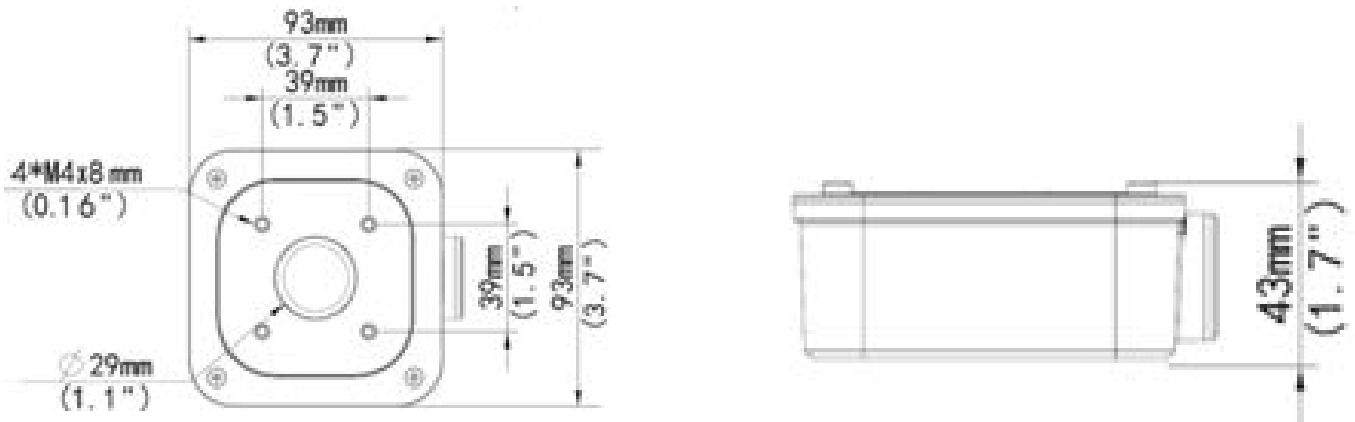

Zubehör

Art.-Nr.	Name
159690	ALLNET IP Kamera Bullet / Outdoor / 5MP / IR / Low-Light / 79° / "ALL-CAM2497-LEN"
159704	ALLNET IP Kamera zbh. Polemount/Masthalter for ALL-CAM2497-LEN
99305	ALLNET TP Cat 6 Überspannungs-/Blitzschutz Surge Protector ALL95100 Indoor
186548	ALLNET PoE Injektor Gigabit PoE & PoE+ (15,4W/30W) / Kunststoffgehäuse / "ALL0488v6"
112270	ALLNET PoE Injektor Gigabit / PoE & PoE+ & PoE & LT PoE (15,4W/30W/60W/90W) / Metallgehäuse / "ALL048900v2"
113046	ALLNET Switch unmanaged 4 Port Gigabit 300W / 4x LT PoE 90W / 1x LT PoE In / Lüfterlos / "ALL048605PD"
99315	ALLNET Switch unmanaged 8 Port Gigabit 63W / 4x PoE+ / 4x LAN / Lüfterlos /19" / "ALL8804PoE+"
93392	ALLNET Switch unmanaged 8 Port Gigabit 150W / 8x PoE+ / 4x LAN / Lüfterlos / 19" / "ALL8808POE"
193997	ALLNET Switch smart managed 8 Port Gigabit 150W / 8x PoE+ / 2x SFP / Lüfterlos / 19" / "ALL-SG8610PM"
137466	ALLNET Switch full managed 8 Port Gigabit 240W / 8x PoE+ / 2x LAN oder 2x SFP / 19" / "ALL-SG8910PM"
183826	ALLNET Switch smart managed 24 Port Gigabit 500W / 24x PoE+ / 4x SFP / 19" / "ALL-SG8824PMv2"
146999	ALLNET PoE USV Backup - USV für Kameras, Accesspoints ALL90011PoE