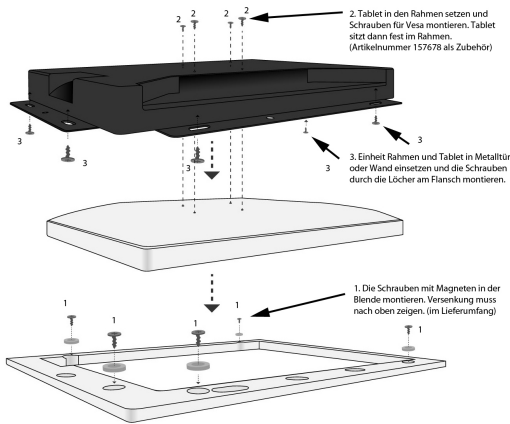

Part No.: 151692
Vendor Part No.: ALL_Tablet_Blend_silv_14inch

ALLNET Touch Display Tablet 14 inch Installation set

EAN CODE

Installation set mounting frame + bezel for 14" inch tablet

Color silver

The bezel is magnetically fixed on the mounting frame. The magnets must be mounted on the bezel. Please keep in mind that the speakers of the tablet are located on the back of the tablet and thus the quality and volume of the sound options will be limited once the tablet is installed in a wall.

The tablet is screwed to the frame via the vesa mount and then mounted with it in a drywall or wooden wall. Walls are of course also possible, but are only recommended to a limited extent due to possible heat accumulation.

Additional Images

Accessories

Part No.	Name
147352	ALLNET Touch Display Tablet 14 inch mounting frame
146334	VESA wall mount for tablet, monitors very flat with securing
104257	VESA Wandhalterung Flepo - omicron-1 für Tablet, Monitore
104258	VESA Wandhalterung Flepo - omicron-2 für Tablet, Monitore
151693	ALLNET Touch Display Tablet 14 inch Installation set
186548	ALLNET PoE Injector Gigabit PoE & PoE+ (15,4W/30W) / plastic
157678	ALLNET Touch Display Tablet zbh. Schrauben Set 4xM3 u. 4xM4 zur Befestigung an Vesa Halterung
198301	VESA Standfuß Halterung höhenverstellbar für Tablet, Display
198302	VESA Standfuß Halterung höhenverstellbar für Tablet, Display
149144	VESA Adapterplatte Mini-PC an VESA Monitor-Halterung
161472	VESA Desktop Standfuß Halterung Flex für Tablet, Display, Mo
174452	VESA desktop stand mount Flex for tablet