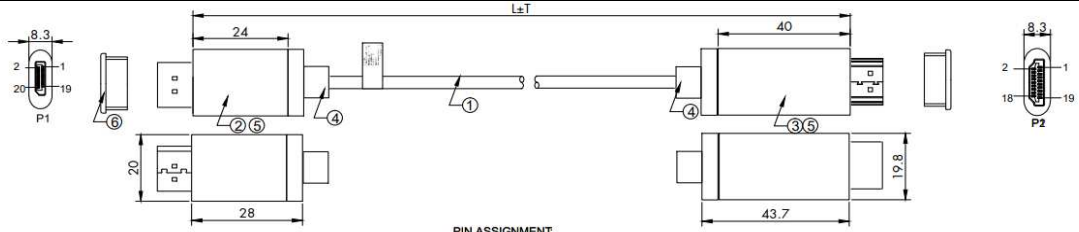

REVISED	DR	APP

RoHS2.0(2011/65/EU)

- Connections: DisplayPort plug to HDMI-A plug
- Resolution up to: 4K (60Hz)
- Supports color sampling in 4:4:4, 4:2:2 and 4:2:0 format
- Supports: HDR10, HDCP 2.2, HDCP 1.4, 3D
- max. Bandwidth: 18 Gbps
- DisplayPort Version: 1.4
- 100% backwards compatible Versions: only for 1.4

- Number of shieldings: 3
- Wire material: copper
- Plug: moulded
- DP-plug with out snap in latch
- Plug material: CuZnNi, gold plated
- Contact surface: gold plated pins
- Plug cover: metal, ALU

- Cable type: round cable
- Material cable sheath: "Highflex" PVC
- Cable sheath diameter (ca.): 6.0mm
- Color: blue

Info: on a DisplayPort 1.2 interface the maximum supporting resolution is 4K2K (30Hz) or HDMI 1.4

ITEM NO.	LENGTH
03-21025	1000±20
03-21155	1500±20
03-21035	2000±20
03-21045	3000±30
03-21055	5000±50

DUST COVER	TRANSPARENT PE	
OUTER MOLD	ALUMINIUM/SILVER	
BOOT	PVC/BLACK	
HDMI MALE	HDMI 19PIN A MALE ,BLACK INSULATION ,GOLD PLATED PIN,GOLD PLATED SHELL	
DP MALE	DP20PIN MALE,WITH LOCK,RED INSULATION ,GOLD PLATED PIN,GOLD PLATED SHELL	
CABLE	DP1.4 CABLE:(30AWG/1 Copper*1P+E+AM)*5+30AWG/1 Copper*4+AL-FOIL+E+AL-MG BRAID,JACKET :PVC/DARK BLUE,OD:6.0±0.2mm	
NO	PART NAME	PICTURES AND COLORS CAN DIFFER FROM THE PRODUCT!

DESCRIPTION		HOME CINEMA DP ADAPTER CABLE, HDMI-A					
SIZE	A4	DATE	17.08.2021	CHECKED		TOL	03-21025
UNIT	MM	DRAWN	R.Hueller	APPROVED			
CUSTOM TARIF NO.: 854442909000