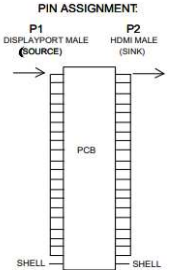

REVISED	DR	APP

RoHS2.0(2011/65/EU)

- Connections: DisplayPort plug to HDMI-A plug
- Resolution up to: 4K (60Hz)
- Supports color sampling in 4:4:4, 4:2:2 and 4:2:0 format
- Supports: HDR10, HDCP 2.2, HDCP 1.4, 3D
- max. Bandwidth: 18 Gbps
- DisplayPort Version: 1.4
- 100% backwards compatible Versions: only for 1.4

- Number of shieldings: 3
- Wire material: copper
- Plug: moulded
- DP-plug with out snap in latch
- Plug material: CuZnNi, gold plated
- Contact surface: gold plated pins
- Plug cover: metal, ALU

- Cable type: round cable
- Material cable sheath: "Highflex" PVC
- Cable sheath diameter (ca.): 6.0mm
- Color: blue

Info: on a DisplayPort 1.2 interface the maximum supporting resolution is 4K2K (30Hz) or HDMI 1.4

ITEM NO.	LENGTH
03-21025	1000±20
03-21155	1500±20
03-21035	2000±20
03-21045	3000±30
03-21055	5000±50

DUST COVER	TRANSPARENT PE	
OUTER MOLD	ALUMINIUM/SILVER	
BOOT	PVC/BLACK	
HDMI MALE	HDMI 19PIN A MALE ,BLACK INSULATION ,GOLD PLATED PIN,GOLD PLATED SHELL	
DP MALE	DP20PIN MALE,WITH LOCK,RED INSULATION ,GOLD PLATED PIN,GOLD PLATED SHELL	
CABLE	DP1.4 CABLE:(30AWG/1 Copper*1P+E+AM)*5+30AWG/1 Copper*4+AL-FOIL+E+AL-MG BRAID,JACKET :PVC/DARK BLUE,OD:6.0±0.2mm	
NO	PART NAME	PICTURES AND COLORS CAN DIFFER FROM THE PRODUCT!

DESCRIPTION		HOME CINEMA DP ADAPTER CABLE, HDMI-A					
SIZE	A4	DATE	17.08.2021	CHECKED		TOL	03-21025
UNIT	MM	DRAWN	R.Hueller	APPROVED			
CUSTOM TARIF NO.: 854442909000