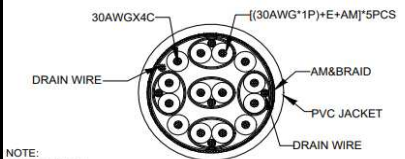

REVISED	DR	APP

RoHS2.0(2011/65/EU)

- Connections: DisplayPort plug to HDMI-A plug
- Resolution up to: 4K (60Hz)
- Supports color sampling in 4:4:4, 4:2:2 and 4:2:0 format
- Supports: HDR10, HDCP 2.2, HDCP 1.4, 3D
- max. Bandwidth: 18 Gbps
- DisplayPort Version: 1.4
- 100% backwards compatible Versions: only for 1.4

- Number of shieldings: 3
- Wire material: copper
- Plug: moulded
- DP-plug with out snap in latch
- Plug material: CuZnNi, gold plated
- Contact surface: gold plated pins
- Plug cover: metal, ALU

- Cable type: round cable
- Material cable sheath: "Highflex" PVC
- Cable sheath diameter (ca.): 6.0mm
- Color: blue

Info: on a DisplayPort 1.2 interface the maximum supporting resolution is 4K2K (30Hz) or HDMI 1.4

ITEM NO.	LENGTH
03-21025	1000±20
03-21155	1500±20
03-21035	2000±20
03-21045	3000±30
03-21055	5000±50

DUST COVER	TRANSPARENT PE	
OUTER MOLD	ALUMINIUM/SILVER	
BOOT	PVC/BLACK	
HDMI MALE	HDMI 19PIN A MALE ,BLACK INSULATION ,GOLD PLATED PIN,GOLD PLATED SHELL	
DP MALE	DP20PIN MALE,WITH LOCK,RED INSULATION ,GOLD PLATED PIN,GOLD PLATED SHELL	
CABLE	DP1.4 CABLE:(30AWG/1 Copper*1P+E+AM)*5+30AWG/1 Copper*4+AL-FOIL+E+AL-MG BRAID,JACKET :PVC/DARK BLUE,OD:6.0±0.2mm	
NO	PART NAME	PICTURES AND COLORS CAN DIFFER FROM THE PRODUCT!

DESCRIPTION		HOME CINEMA DP ADAPTER CABLE, HDMI-A					
SIZE	A4	DATE	17.08.2021	CHECKED		TOL	03-21025
UNIT	MM	DRAWN	R.Hueller	APPROVED			
CUSTOM TARIF NO.: 854442909000