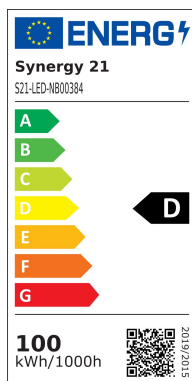

Synergy 21 LED object/stadium HC spotlight 100W IP67 cw dim 60°

kwh/1000h:	100,00
Lumens:	14000
Watt:	100,0
Nominal Service Life:	35000 Std.
Switching Cycles:	50000
Opt. Ambient Temperature.:	25 °C

Operating voltage: AC 85-265V, 50/60Hz
LED: 1 module of 168 LEDs, CREE 3030 140lm/Watt
Power supply unit: 1*MeanWell
Beam angle: 60°, module can be swivelled
Lumen: 1*14000lm
Efficiency: 140Lm/Watt
Light colour: 5700K ±150
CRI: Ra>70
Dimmable: yes, 0-10V
Housing: aluminium
Operating temperature: -40°C to +65°C
Protection class: IP67 / IK08
Dimensions: 208*92*639mm

Other beam angles on request: 10°/30°/60°/90°/120°
Other light colours on request: 4000K/5000K/5700K/6500/

Energy efficiency class: A++
kWh/1000h: 100

The connection of electrical components and systems may only be carried out by only be carried out by qualified specialists!

Attributes

Attribute	Value
Abstrahlwinkel:	60
CRI:	>80
Dimmbar:	0-10V
Grösse:	208*92*639
LED - Gehäusefarbe:	schwarz
LED - Gehäusematerial:	Aluminium
Lichtfarbe:	kaltweiß
Lichtfarbe in Kelvin:	5700
Lumen:	14000
Schutzklasse:	IP67
Volt:	230
Weight:	4 Kg
Warranty:	60.00 Months