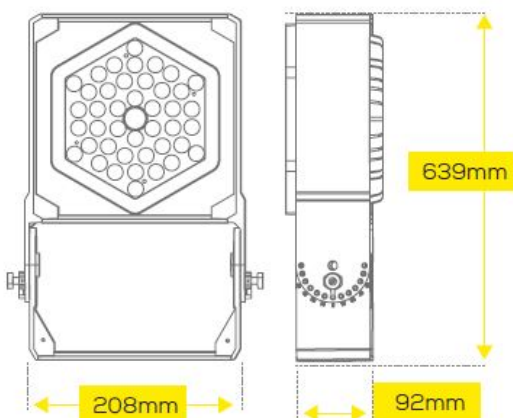

Attributes

Attribute	Value
Abstrahlwinkel:	60
CRI:	>80
Dimmbar:	0-10V
Grösse:	208*92*639
LED - Gehäusefarbe:	schwarz
LED - Gehäusematerial:	Aluminium
Lichtfarbe:	kaltweiß
Lichtfarbe in Kelvin:	5700
Lumen:	14000
Schutzklasse:	IP67
Volt:	230
Weight:	4 Kg
Warranty:	60.00 Months

Additional Images