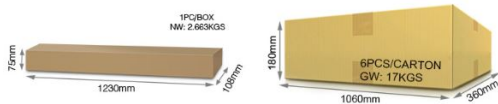

Weitere Bilder

Product Parameters

Product Name: RGB+CCT LED Wall Washer Light
(Subordinate Lamp)

Model No.: SYS-RL1

Input Voltage: DC24V

Power: 24W

Working Temperature: -20~60°C

Color temperature: 2700~6500K

Luminous Flux: 1800LM

Light Efficiency: 75LM/W

CRI: >80

Lifespan: 50000h

Beam Angle: 15°*60°

Illumination distance: >15m

IP Rate: IP66

IP66 waterproof rate

Excellent waterproofness make the usage more safe