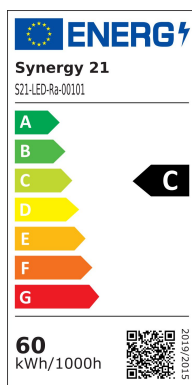

Synergy 21 LED Tri-proof Light 150cm tri-color clear

kwh/1000h:	60,00
Lumens:	8700
Watt:	60,0
Nominal Service Life:	40000 Std.
Switching Cycles:	50000
Opt. Ambient Temperature.:	25 °C

LED Tri-proof Light

Adjustable light colour: 4000/5000/6000K
Adjustable wattage: 40/50/55/60W
Length: 150cm
Lumen: 145Lm/W, 5800/7250/7975/8700lm
Light colour: 4000/5000/6000K
Beam angle: 120°
Cover: Clear
Watt: 60W can adjust to 40/50/55/60W
Cabling: 3-core, cannot be extended
Dimmable: no
Protection class: IP65 and IK10

5-year guarantee, TÜV and IK10 certified

Energy efficiency class: A++
kWh/1000h: 60

The connection of electrical components and systems may only be carried out by only be carried out by qualified specialists!

Attributes

Attribute	Value
Abstrahlwinkel:	120
Betriebstemperatur:	-20°C ~ +60°C
CRI:	>80
Dimmbar:	nein
Grösse:	15000
LED - Gehäusefarbe:	Kunststoff/ Metall
Lichtfarbe:	einstellbar
Lichtfarbe in Kelvin:	4000/5000/6000
Lumen:	145Lm/W
Schutzklasse:	IP65 und IK10
Volt:	230
Weight:	2.3 Kg
Warranty:	60.00 Months