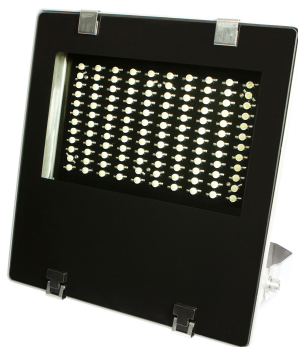

Synergy 21 LED Spot Outdoor floodlight 100W ww

| | |
|----------------------------|------------|
| kwh/1000h: | 100,00 |
| Lumens: | 10000 |
| Watt: | 1337,0 |
| Nominal Service Life: | 35000 Std. |
| Switching Cycles: | 50000 |
| Opt. Ambient Temperature.: | 25 °C |

With emergency power function and overheating protection
 Operating voltage: > AC 207-253V/50-60Hz
 LED: 100Watt high-power chips
 Beam angle: 120°
 Lumen: 10000lm
 Warm white: 3000K ±150
 CRI: Ra>80
 dimmable: yes (leading edge phase dimmer)
 Housing: light grey with stainless steel mounting bracket
 Front glass: toughened safety glass (ESG)
 Operating temperature: -25°C to +55°C
 Protection class: IP65 (water jet-proof)
 Weight: 7kg
 Dimensions: (l*w*h) 365*340*90mm

Energy efficiency class: A+
 kWh/1000h: 100

Attributes

| Attribute | Value |
|-----------------|-------|
| Abstrahlwinkel: | 120 |

| Attribute | Value |
|------------------------|-----------------|
| Betriebstemperatur: | -25°C bis +55°C |
| CRI: | >80 |
| Dimmbar: | ja |
| Grösse: | 365*340*90 |
| LED - Gehäusefarbe: | grau |
| LED - Gehäusematerial: | Metall |
| Lichtfarbe: | warmweiss |
| Lichtfarbe in Kelvin: | 3000 |
| Lumen: | 10000 |
| Schutzklasse: | IP65 |
| Volt: | 230 |
| Weight: | 7 Kg |
| Warranty: | 24.00 Months |