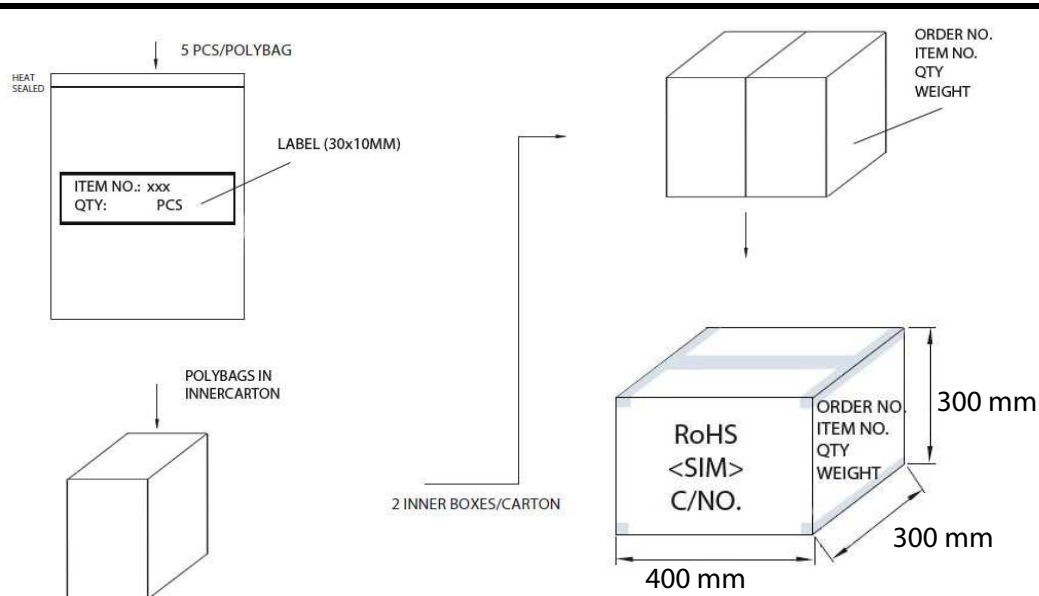

NOTE:
THE COLOR OF CORD TO BE: BLACK(RAL9005)

REVISED	DR	APP

only use telecom color code

3	Imprint	No Imprint
2	Connectors	RJ12 PLUG 6/6 - RJ12 PLUG 6/6
1	Cable	Innerconductor = 7x0,12mm CCA
NO	PARTS	DESCRIPTION

DESCRIPTION		MODULAR CORD RJ12 PLUG 6/6 - RJ12 PLUG 6/6 - 1:1					
SIZE	A4	DATE	17.02.2012	CHECKED		TOL	70083-6/6
UNIT	MM	DRAWN	C.Motzek	APPROVED			
SCALE	NTS						

	REVISED	DR	APP

Note: Connectors must be Inside Cable Rolling

Only use strong Cartons with printed letters
Handwritten not allowed !!!

ART.NO.	LENGTH	ROLLING SIZE	PACKING
70083-6/6	3,0m	100mm x 40mm	Export 200 pcs / Inner 100 pcs – 5pcs in polybag with sticker
70086-6/6	6,0m	100mm x 50mm	Export 100 pcs / Inner 50 pcs – 5pcs in polybag with sticker
70090-6/6	10,0m	100mm x 70mm	Export 100 pcs / Inner 50 pcs – 5pcs in polybag with sticker
70095-6/6	15,0m	100mm x 80mm	Export 50 pcs / Inner 25 pcs – 5pcs in polybag with sticker

DESCRIPTION		MODULAR CORD RJ12 PLUG 6/6 - RJ12 PLUG 6/6 - 1:1							
		SIZE	A4	DATE	17.02.2012	CHECKED		TOL	70083-6/6
		UNIT	MM	DRAWN	C.Motzek	APPROVED			
SCALE	NTS								