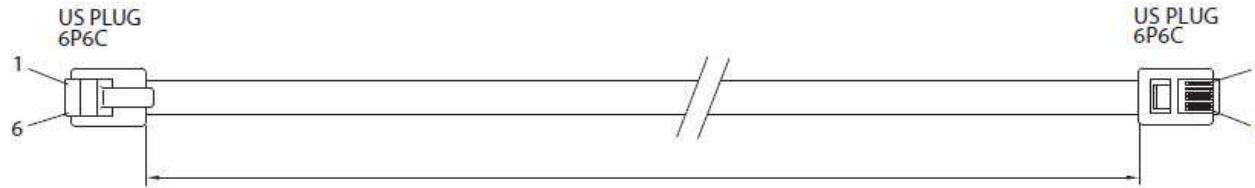

NOTE:
THE COLOR OF CORD TO BE: BLACK(RAL9005)

REVISED	DR	APP

only use telecom color code

3	Imprint	No Imprint
2	Connectors	RJ12 PLUG 6/6 - RJ12 PLUG 6/6
1	Cable	Innerconductor = 7x0,12mm CCA
NO	PARTS	DESCRIPTION

DESCRIPTION		MODULAR CORD RJ12 PLUG 6/6 - RJ12 PLUG 6/6 - 1:1					
SIZE	A4	DATE	17.02.2012	CHECKED		TOL	70083-6/6
UNIT	MM	DRAWN	C.Motzek	APPROVED			
SCALE	NTS						

	REVISED	DR	APP

Note: Connectors must be Inside Cable Rolling

Only use strong Cartons with printed letters
Handwritten not allowed !!!

ART.NO.	LENGTH	ROLLING SIZE	PACKING
70083-6/6	3,0m	100mm x 40mm	Export 200 pcs / Inner 100 pcs – 5pcs in polybag with sticker
70086-6/6	6,0m	100mm x 50mm	Export 100 pcs / Inner 50 pcs – 5pcs in polybag with sticker
70090-6/6	10,0m	100mm x 70mm	Export 100 pcs / Inner 50 pcs – 5pcs in polybag with sticker
70095-6/6	15,0m	100mm x 80mm	Export 50 pcs / Inner 25 pcs – 5pcs in polybag with sticker

DESCRIPTION		MODULAR CORD RJ12 PLUG 6/6 - RJ12 PLUG 6/6 - 1:1							
		SIZE	A4	DATE	17.02.2012	CHECKED		TOL	70083-6/6
		UNIT	MM	DRAWN	C.Motzek	APPROVED			
SCALE	NTS								