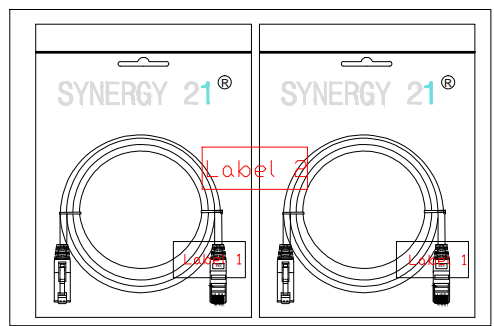

MATERIAL LIST

③	OVER MOLD	PVC, Same as cable color	2	
②	CONNECTOR	RJ45 8P8C'S SHIELDED, THE SHELL PLATED NICKEL, PIN GOLD PLATED	2	
①	CABLE	CAT. 6A S/FTP (26AWG BC*1P+AL-FOIL)*4+BRAID+JACKET: LSZH OD:6.2±0.2mm Transparent plug	1	
NO.	PARTS NAME	SPECIFICATION STANDARD	QT' Y	REMARK
		ADD POE Information		2017-02-06 A1
		NEW		2016-05-24 A
BY	CHK	REVISION RECORD MODIFICATIONS		

SYNERGY 21				
CUSTOMER	ITEM NO.	See The Chart		
PRODUCT NAME	Patch cable CAT6A 500MHz, S-STP(S/FTP), with lock	manufacture country:	CHINA	UNIT MM
DRAWN BY	CHECK BY	APPO BY	DATE	
SYNERGY 21	SYNERGY 21	SYNERGY 21	2016-05-24	

L <= 0.5M **0.5M <= L <= 7.5** **7.5 < L**

SYNERGY 2: Colour pantone 877C
1: Colour pantone 298C
 ®: Colour pantone Black
 bag thickness single side:0.05mm

CE length and height Must > 5mm

master mark

side mark

PO NO. :
CAT 6A S/FTP
 Length:
 Colour:
 C/NO. :
 REACH+RoHS 2.0 Compliant
 MADE IN CHINA

Item no:
CAT 6A S/FTP
 Length:
 Colour:
 Q' TY:
 N. W.:
 G. W.:
 MEAS:

1pcs/SYNERGY 21 Bag+label 1

L <= 5M:1pcs/SYNERGY 21 Bag+label 1,10pcs/pe bag+label 2
5m <= L <= 10M:1pcs/SYNERGY 21 Bag+label 1,5pcs/pe bag+label 2
 10m < L:1pcs/SYNERGY 21 Bag+label 1, without pe bag