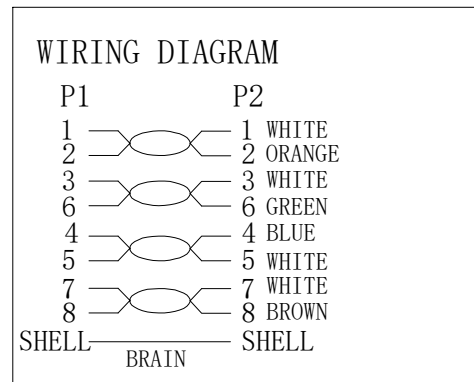

ARRANGE METHOD:

Item	Description	Material	Color	Q'TY
①	Plug	C6R5Z03MV2SIL	transparent	2
②	Insert	I1.1V2	transparent	2
③	Insert	C6 SSTP insert	Blue	2
④	Lock Part 1	Move Part	Blue	2
⑤	Lock Part 2	Key	Blue	1
⑥	Over Mould	PVC	Same as cable color	
⑦	Cable Tie		WHITE	2
⑧	Key Chain	Key Chain	Ni	1

1. Electrical test:100% open short & miss wire test;
2. RoHS2.0 AND REACH compliant
3. PRINT WORD:
  CAT. 6A S/FTP LSZH 500MHz ISO/IEC 11801 & EN50173-1 & ANSI/TIA-568-C.2 www.Synergy21.de **CE**
4. Test:ISO 11801 CLASS EA CHANEL LINK TEST PASS
5. OPERATING TEMPERATURE:-10°C~60°C
6. Support PoE+ per IEEE 802.3at, Max to 30 Watt