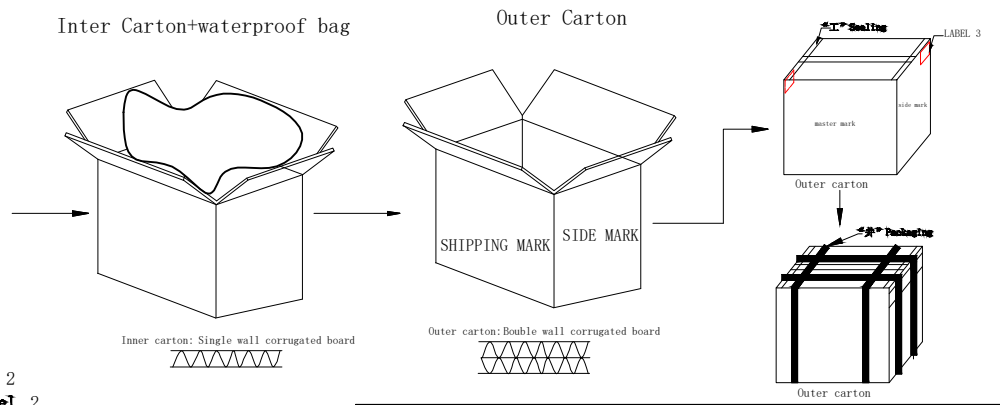

PO NO. :
CAT 6A S/FTP
 Length:
 Colour:
 C/NO. :
 REACH+RoHS 2.0 Compliant
 MADE IN CHINA

Item no:
CAT 6A S/FTP
 Length:
 Colour:
 Q' TY:
 N. W.:
 G. W.:
 MEAS:

1pcs/SYNERGY 21 Bag+label 1

L <= 5M:1pcs/SYNERGY 21 Bag+label 1,10pcs/pe bag+label 2
5m <= L <= 10M:1pcs/SYNERGY 21 Bag+label 1,5pcs/pe bag+label 2
 10m < L:1pcs/SYNERGY 21 Bag+label 1, without pe bag