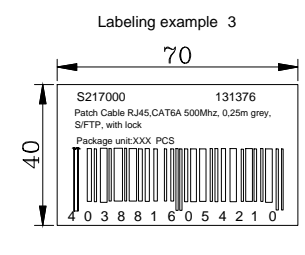

1. Electrical test:100% open short & miss wire test;
2. RoHS2.0 AND REACH compliant
3. PRINT WORD:
CAT. 6A S/FTP LSZH 500MHz ISO/IEC 11801 & EN50173-1 & ANSI/TIA-568-C.2 www.Synergy21.de **CE**
4. Test:ISO 11801 CLASS EA CHANEL LINK TEST PASS
5. OPERATING TEMPERATURE:-10°C~60°C
6. Support PoE+ per IEEE 802.3at, Max to 30 Watt

SYNERGY 21				
CUSTOMER	ITEM NO.	See The Chart		
PRODUCT NAME	Patch cable CAT6A 500MHz, S-STP(S/FTP), with lock	manufacture country:	CHINA	UNIT MM
DRAWN BY	CHECK BY	APPO BY	DATE	
SYNERGY 21	SYNERGY 21	SYNERGY 21	2016-05-24	

L <= 0.5M **0.5M <= L <= 7.5** **7.5 < L**

SYNERGY 2: Colour pantone 877C
1: Colour pantone 298C
 ®: Colour pantone Black
 bag thickness single side:0.05mm

CE length and height Must > 5mm

master mark

side mark

PO NO. :
CAT 6A S/FTP
 Length:
 Colour:
 C/NO. :
 REACH+RoHS 2.0 Compliant
 MADE IN CHINA

Item no:
CAT 6A S/FTP
 Length:
 Colour:
 Q' TY:
 N. W.:
 G. W.:
 MEAS:

1pcs/SYNERGY 21 Bag+label 1

L <= 5M:1pcs/SYNERGY 21 Bag+label 1,10pcs/pe bag+label 2
5m <= L <= 10M:1pcs/SYNERGY 21 Bag+label 1,5pcs/pe bag+label 2
 10m < L:1pcs/SYNERGY 21 Bag+label 1, without pe bag