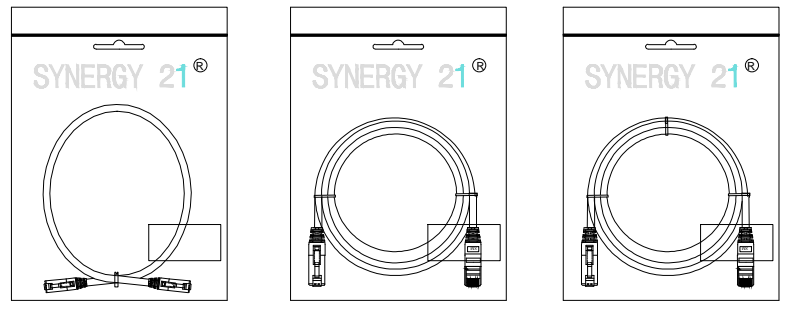

L <= 0.5M   **0.5M <= L <= 7.5**   **7.5 < L**

SYNERGY 2: Colour pantone 877C
1: Colour pantone 298C
®: Colour pantone Black
bag thickness single side:0.05mm

CE length and height Must > 5mm