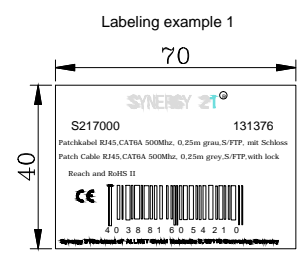

1. Electrical test:100% open short & miss wire test;
2. RoHS2.0 AND REACH compliant
3. PRINT WORD:
CAT. 6A S/FTP LSZH 500MHz ISO/IEC 11801 & EN50173-1 & ANSI/TIA-568-C.2 www.Synergy21.de **CE**
4. Test:ISO 11801 CLASS EA CHANEL LINK TEST PASS
5. OPERATING TEMPERATURE:-10°C~60°C
6. Support PoE+ per IEEE 802.3at, Max to 30 Watt

SYNERGY 21				
CUSTOMER	ITEM NO.	See The Chart		
PRODUCT NAME	Patch cable CAT6A 500MHz, S-STP(S/FTP), with lock	manufacture country:	CHINA	UNIT MM
DRAWN BY	CHECK BY	APPO BY	DATE	
SYNERGY 21	SYNERGY 21	SYNERGY 21	2016-05-24	

L <= 0.5M **0.5M <= L <= 7.5** **7.5 < L**

SYNERGY 2: Colour pantone 877C
1: Colour pantone 298C
 ®: Colour pantone Black
 bag thickness single side:0.05mm

CE length and height Must > 5mm

master mark

side mark

PO NO. :
CAT 6A S/FTP
 Length:
 Colour:
 C/NO. :
 REACH+RoHS 2.0 Compliant
 MADE IN CHINA

Item no:
CAT 6A S/FTP
 Length:
 Colour:
 Q' TY:
 N. W.:
 G. W.:
 MEAS:

1pcs/SYNERGY 21 Bag+label 1

L <= 5M:1pcs/SYNERGY 21 Bag+label 1,10pcs/pe bag+label 2
5m <= L <= 10M:1pcs/SYNERGY 21 Bag+label 1,5pcs/pe bag+label 2
 10m < L:1pcs/SYNERGY 21 Bag+label 1, without pe bag