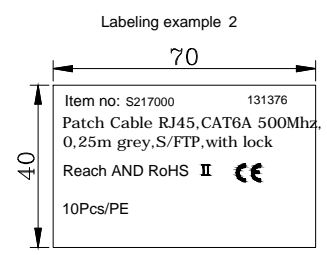

1. Electrical test:100% open short & miss wire test;
2. RoHS2.0 AND REACH compliant
3. PRINT WORD:
CAT. 6A S/FTP LSZH 500MHz ISO/IEC 11801 & EN50173-1 & ANSI/TIA-568-C.2 www.Synergy21.de **CE**
4. Test:ISO 11801 CLASS EA CHANEL LINK TEST PASS
5. OPERATING TEMPERATURE:-10°C~60°C
6. Support PoE+ per IEEE 802.3at, Max to 30 Watt

SYNERGY 21				
CUSTOMER	ITEM NO.	See The Chart		
PRODUCT NAME	Patch cable CAT6A 500MHz, S-STP(S/FTP), with lock	manufacture country:	CHINA	UNIT MM
DRAWN BY	CHECK BY	APPO BY	DATE	
SYNERGY 21	SYNERGY 21	SYNERGY 21	2016-05-24	

L <= 0.5M **0.5M <= L <= 7.5** **7.5 < L**

SYNERGY 2: Colour pantone 877C
1: Colour pantone 298C
 ®: Colour pantone Black
 bag thickness single side:0.05mm

CE length and height Must > 5mm

master mark

side mark

PO NO. :
CAT 6A S/FTP
 Length:
 Colour:
 C/NO. :
 REACH+RoHS 2.0 Compliant
 MADE IN CHINA

Item no:
CAT 6A S/FTP
 Length:
 Colour:
 Q' TY:
 N. W.:
 G. W.:
 MEAS:

1pcs/SYNERGY 21 Bag+label 1

L <= 5M:1pcs/SYNERGY 21 Bag+label 1,10pcs/pe bag+label 2
5m <= L <= 10M:1pcs/SYNERGY 21 Bag+label 1,5pcs/pe bag+label 2
 10m < L:1pcs/SYNERGY 21 Bag+label 1, without pe bag