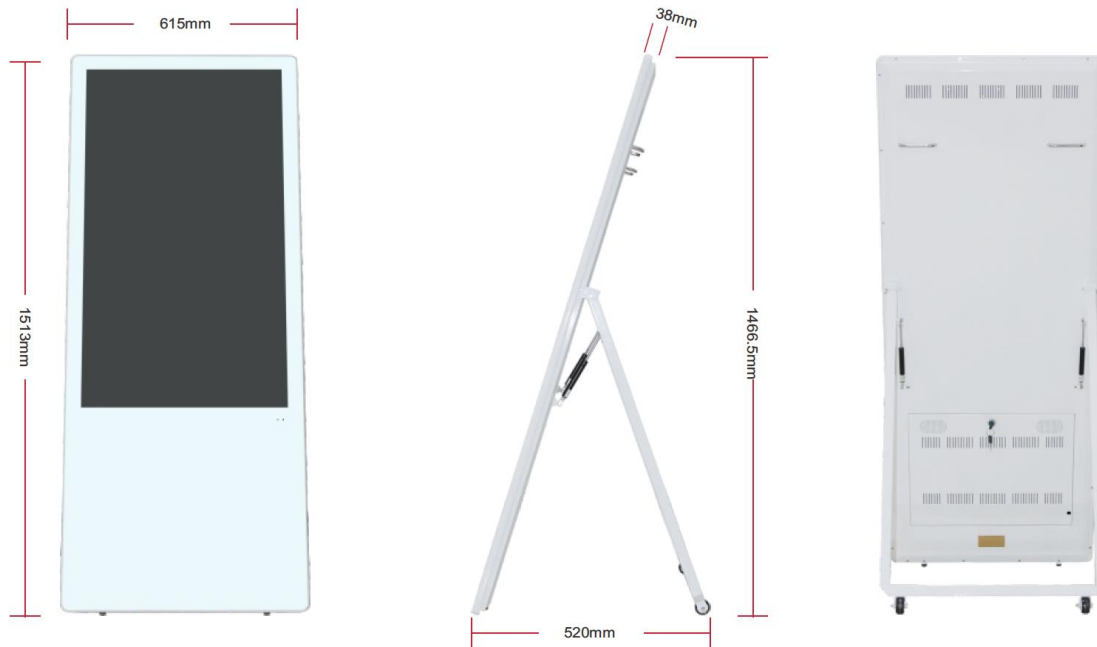

Ideal für:

- POS
- Hotel
- Selbstbedienungs-Terminal
- Öffentliches Informationsdisplay
- Hospitality
- In Fahrzeugen und Transportmitteln

Spezifikationen:

PANEL	Panel Model	43inch TFT LED	Output Mode	HDMI 480P
	Max Resolution	1920x1080		HDMI 576P
	Aspect Ratio	16:09	HDMI 720P 50Hz	HDMI 720P 60Hz
	Pixel Pitch	0.4903x0.4903	HDMI 1080I 50Hz	HDMI 1080I 60Hz
	Viewing Angle	89/89/89/89	HDMI 1080P 24Hz	HDMI 1080P 50Hz
	Contrast Ratio	1200:1	HDMI 1080P 60Hz	
	Brightness	500cd/m ²	ON-SCREEN DISPLAY LANGUAGES	
	Response Time	26ms	English, French, German, Italian, Polish, Russian, Simplified Chinese, Spanish, Turkish, Arabic, Japanese, Traditional Chinese etc.	
	Display Area (mm)	941.184x529.416mm	DISPLAY MODE	
	Panel Size(mm)	973x565.8x29mm	Portrait	
	Screen Weight	11Kg	POWER	
	Lamp Type	WLED	Mains Power Consumption	AC 100-240V, 50-60 Hz 70 W
INTERNAL MEDIA PLAYER	CPU	Quad-core ARM Cortex-A17, 1.8GHz	SOUND	
	GPU	ARM Mali-T764	Built-in Speakers	2 x 10W
	RAM	2/4GB DDR3	DIMENSION & WEIGHT	
	ROM	8/16 GB Flash	Machine Size	1513x38x615mm
	OS	Android 7.1	Machine Weight	45KG
CONNECTOR	USB 2.0	X2	Carton Size	1630x175x910mm
	HDMI (Output)	X1	Carton Weight	55KG
	SD	X1	Wooden Case Size	1690x750x970mm (4PCS)
	Rj45	X1	Wooden Case Weight	240KG
	4G SIM (Optional)	X1	OTHER	
CONNECTIVITY	LAN	RJ45 Port, 10/100M Ethernet	Regulatory Approvals	CE, FCC, ROHS
	WiFi	Built-in WiFi 802.11B/G/N	Warranty	2 years warranty
	4G (Optional)	LTE	ACCESSORIES	
FILE SUPPORT	Video	H.264, MKV, WMV9, MPEG 1/2/4, HD Divx, Xvid, RM/RMVB;	Included	Remote Control, Power supply, User manual, Keys, Tools and Screws
	Image	BMP/PNG/GIF/JPEG		
	Audio	MP3, WMA, WAV, EAAC+, MP2 dec, Vorbis (Ogg), AC3, FLAC, APE, BSAC		
	Scrolling Text	txt		