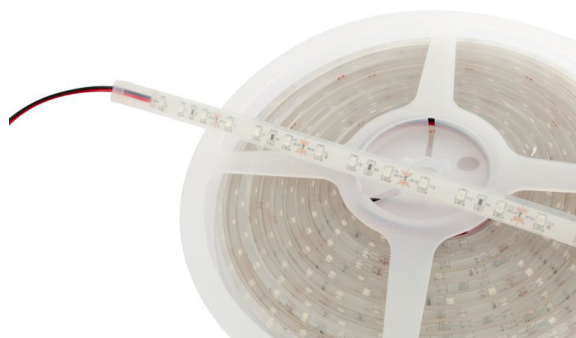

Synergy 21 LED Flex Strip 60 red DC12V 24W IP68

SYNERGY 21

| | |
|----------------------------|------------|
| kwh/1000h: | 24,00 |
| Lumens: | 2025 |
| Watt: | 24,0 |
| Nominal Service Life: | 35000 Std. |
| Switching Cycles: | 50000 |
| Opt. Ambient Temperature.: | 25 °C |

Synergy 21 LED Flex Strip red DC12V 24W IP68

Voltage: 12V, max.2A
Watt: 24W±10%
Light colour: red

Beam angle: 120°
Protection class: IP68
Number of LEDs: 300*3528SMD
Dimensions: 5000*8*3 mm
PCB colour: white, open cable end
Operating temperature: -25°C to +40°C
Weight: 0.090 kg
Can be shortened every 3 LEDs
Adhesive tape: yes 3M on the back

kWh/1000h: 24

Strip can be shortened at the cut marks with sharp scissors.
!Attention! Strip must first be checked for functionality.
Only split strip when no current is present.

Our 3M adhesive tape adheres well, but should only be used as a mounting aid.
There are a variety of mounting options, such as clips, permanently elastic mounting adhesive, cable ties, etc.

Attributes

| Attribute | Value |
|----------------------|-----------------------|
| Abstrahlwinkel: | 120 |
| Ampere: | 2 |
| CC oder CV: | CV |
| Dimmbar: | abhängig vom Netzteil |
| Länge: | 5 |
| LED Strip Klebeband: | ja |
| LED Strip Breite: | 8 |
| LED Strip Höhe: | 3 |
| LED Strip kürzbar: | 50 |
| LED Strip Länge: | 5000 |
| Lichtfarbe: | rot |
| Lichtfarbe Name: | rot |
| Schutzklasse: | IP68 |
| Volt: | 12 |
| Weight: | 0.4 Kg |
| Warranty: | 24.00 Months |