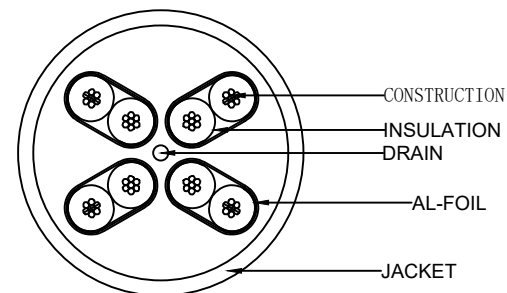

CAT6A U/FTP 4x2x32AWG/7 TPE ISO11801 & EN50173 & ANSI/TIA568C.2 www.Synergy21.de **CE**

PIN OUT

NOTE:

1. Fluke Channel Test ISO 11801 channel Class Ea
2. ROHS 3.0 AND REACH compliant
3. Electrical test: 100% open short & miss wire test;
4. Operating temperature: -20°C ~ +75°C
5. Minimum of the bending radius is 30mm
6. Flame retardant (IEC60332-1-2)  
Low smoke (IEC 61034)  
Halogen free (IEC 60754-2)

MATERIAL LIST

③	CABLE	CAT. 6A U/FTP CABLE (32AWG BC*1P+AL-FOIL)*4+DRAIN+JACKET:LSZH-TPE, OD:3.8±0.2mm	1	
②	Over mold	75A PVC	2	
①	Plug	RJ45 8P8C Shielded Plug, PIN GOLD PLATED 3u", THE SHELL PLATED NICKEL, TRANSPARENT BLUE	2	
NO.	PARTS NAME	SPECIFICATION STANDARD	QT' Y	REMARK

<b>SYNERGY 21</b>										
Hasia		change "ROSH 2.0" to "ROSH 3.0"	2022-02-25	A2	CUSTOMER		ITEM NO.	See The Chart		
		Change the Jacket	2022-02-14	A1	PRODUCT NAME	Cat. 6A U/FTP Patch cord Slim Type LSZH-TPE	manufacture country:	CHINA	UNIT	MM
		NEW	2021-01-23	A	DRAWNBY	CHECKBY	APPROVE	DATE		
BY	CHK	REVISION RECORD MODIFICATION	DATE	REV.	SYNERGY 21	SYNERGY 21	SYNERGY 21	2021-01-23		

COLOR:GREEN PANTONE 3278C	
ITEM	LENGTH/mm
S217350	150±5
S217351	250±10
S217352	500±15
S217353	1000±20
S217354	1500±30
S217355	2000±30
S217356	3000±50
S217357	5000±100
S217358	7500±200
S217359	10000±200