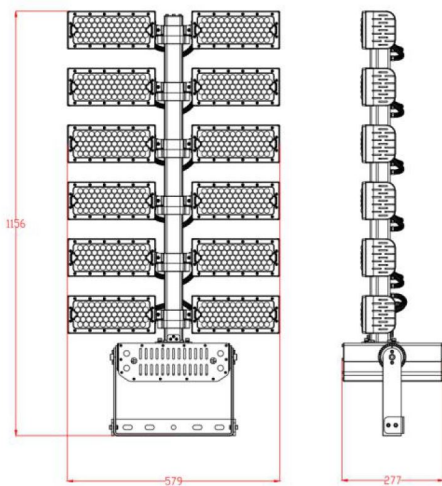

Attribute	Value
Abstrahlwinkel:	90
CRI:	>80
Dimmbar:	nein
Grösse:	1156*277*579
LED - Gehäusefarbe:	schwarz
LED - Gehäusematerial:	Aluminium
Lichtfarbe:	kaltweiß
Lichtfarbe in Kelvin:	5000
Lumen:	237600
Schutzklasse:	IP66
Volt:	230
Weight:	34.8 Kg
Warranty:	24.00 Months

Additional Images