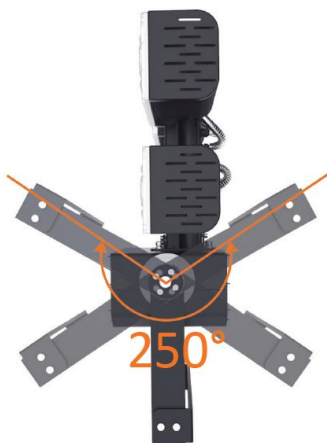

Synergy 21 LED object/stadium spotlight 1440W IP66 CW

kwh/1000h:	1440,00
Lumens:	237600
Watt:	1440,0
Nominal Service Life:	35000 Std.
Switching Cycles:	50000
Opt. Ambient Temperature.:	25 °C

Operating voltage: AC 90-305V, 50/60Hz
LED: 744 LED Philips Lumileds 165lm/Watt
Power supply unit: MeanWell
Beam angle: Lens 90°, light heads variably adjustable (swivelling and tilting)
Beam angles with 10°, 30° or 60° also available on request.
Lumen: 237,600lm
Efficiency: 165Lm/Watt
Light colour: 5000K ±150
CRI: Ra>70
Dimmable: no (Dimmable models such as DALI or 0-10V on request)
Housing: Aluminium
Operating temperature: -40°C to +60°C
Protection class: IP66
Dimensions: 1156*277*579mm

Energy efficiency class: A++
kWh/1000h: 1440

The connection of electrical components and systems may only be carried out by only be carried out by qualified specialists!

Attributes

Attribute	Value
Abstrahlwinkel:	90
CRI:	>80
Dimmbar:	nein
Grösse:	1156*277*579
LED - Gehäusefarbe:	schwarz
LED - Gehäusematerial:	Aluminium
Lichtfarbe:	kaltweiß
Lichtfarbe in Kelvin:	5000
Lumen:	237600
Schutzklasse:	IP66
Volt:	230
Weight:	34.8 Kg
Warranty:	24.00 Months

Additional Images

Accessories

Part No.	Name
148726	Synergy 21 - Waterproof connector 1:1
148727	Synergy 21 - Waterproof connector 1:2
148730	Synergy 21 - Waterproof connector box 3 ports
148729	Synergy 21 - Waterproof connector box 3 ports transparent
148728	Synergy 21 - Waterproof connector box 4 ports
147265	Netzkabel 230V Schutzkontakt CEE7(Stecker)->Open End mit Adernendhülsen, 1,8m,Black