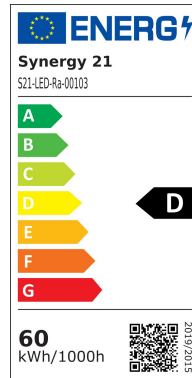

Synergy 21 LED Tri-proof Light 150cm tri-color milky link

kwh/1000h:	60,00
Lumens:	8700
Watt:	60,0
Nominal Service Life:	40000 Std.
Switching Cycles:	50000
Opt. Ambient Temperature.:	25 °C

LED Tri-proof Light

Adjustable light colour: 4000/5000/6000K

Adjustable wattage: 40/50/55/60W

Length: 150cm

Lumen: 145Lm/W, 5800/7250/7975/8700lm

Light colour: 4000/5000/6000K

Beam angle: 120°

Cover: milky

Watt: 60W can adjust to 40/50/55/60W

Wiring: 3-core, additional connection on the opposite side for further Tri-proof lights

Dimmable: no

Protection class: IP65 and IK10

5-year guarantee, TÜV and IK10 certified

Energy efficiency class: A++

kWh/1000h: 60