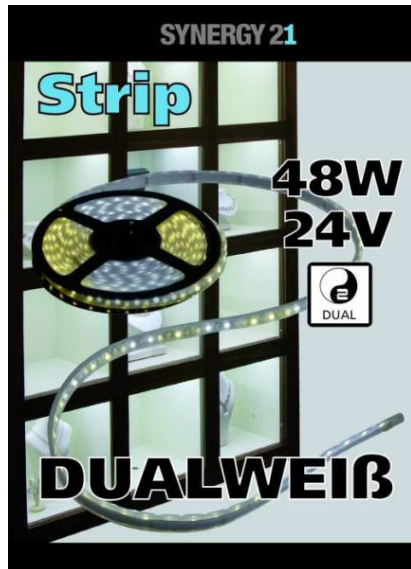

## Synergy 21 LED Flex Strip 120 DW (CCT) DC24V 36W per Colour IP20

kwh/1000h:	96,00
Lumens:	6000
Watt:	96,0
Nominal Service Life:	35000 Std.
Switching Cycles:	50000
Opt. Ambient Temperature.:	25 °C

Colour selection between 3000-7000K possible with controller  
ww: 3000K  $\pm$ 250, cw: 6500K  $\pm$ 250  
5 metres, (5000\*11\*3mm)  
24 Volt, common positive pole, 72 Watt total, 14.4W/M  
6000Lm  
600 high power 3528SMD LED  
DC24V, 36W per colour, non-waterproof  
Shortenable all 12 LED

Adhesive tape for mounting aid on the back

Strip can be shortened at marking points with sharp scissors.  
!Attention! Strip must first be checked for functionality.  
Only split the strip when no current is present.

## Attributes

Attribute	Value
Abstrahlwinkel:	120
Ampere:	4
CC oder CV:	CV
CRI:	>80
Dimmbar:	abhängig vom Netzteil
Länge:	5
LED Strip Klebeband:	ja
LED Strip Breite:	11
LED Strip Höhe:	3
LED Strip kürzbar:	100
LED Strip Länge:	5000
Lichtfabe in Kelvin:	3000-7000
Lichtfarbe:	dual weiß, CCT
Lichtfarbe in Kelvin:	3000-7000
Lichtfarbe Name:	dual weiß, CCT
Lumen:	6000
Schutzklasse:	IP20
Volt:	24
Weight:	0.15 Kg
Warranty:	24.00 Months