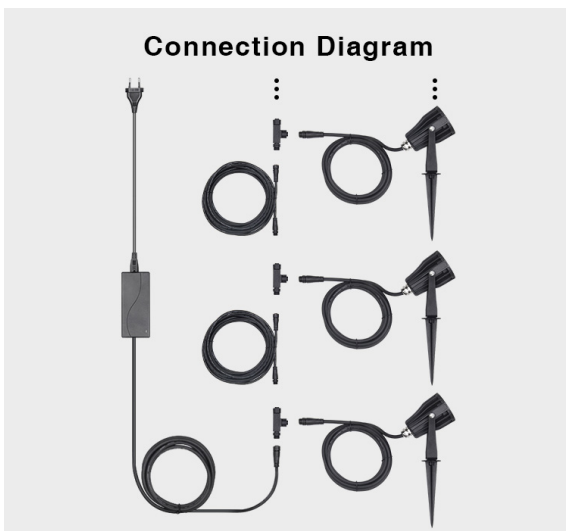

Additional Images

COMPATIBLE REMOTE SHEET

Product	Compatible Remote

Accessories

Part No.	Name
147981	Synergy 21 LED remote RGB-WW (RGB-CCT) 8 zones *Milight/Miboxer*
147982	Synergy 21 LED remote RGB-WW (RGB-CCT) 4 zones *Milight/Miboxer*
148005	Synergy 21 LED remote smart panel RGB-WW (RGB-CCT) 4 zones *Milight/Miboxer*
148006	Synergy 21 LED remote smart panel RGB-WW (RGB-CCT) 8 zones *Milight/Miboxer*
181054	Synergy 21 LED remote WLAN controller *Milight/Miboxer*
148507	Synergy 21 LED remote WLAN controller smart light *Milight/Miboxer*
147265	Netzkabel 230V Schutzkontakt CEE7(Stecker)->Open End mit Adernendhülsen, 1,8m,Black
126355	Mean Well Power Supply - 24V 60W IP67
184156	Synergy 21 LED garden lamp 6W RGB-WW zub cabel *Milight/Miboxer*
184157	Synergy 21 LED garden lamp 6W RGB-WW zub conector *Milight/Miboxer*