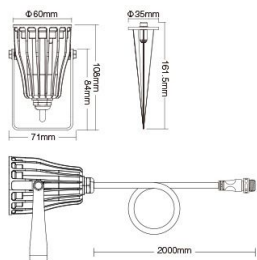

Additional Images

COMPATIBLE REMOTE SHEET

Product	Compatible Remote

Accessories

Part No.	Name
147981	Synergy 21 LED remote RGB-WW (RGB-CCT) 8 zones *Milight/Miboxer*
147982	Synergy 21 LED remote RGB-WW (RGB-CCT) 4 zones *Milight/Miboxer*
148005	Synergy 21 LED remote smart panel RGB-WW (RGB-CCT) 4 zones *Milight/Miboxer*
148006	Synergy 21 LED remote smart panel RGB-WW (RGB-CCT) 8 zones *Milight/Miboxer*
181054	Synergy 21 LED remote WLAN controller *Milight/Miboxer*
148507	Synergy 21 LED remote WLAN controller smart light *Milight/Miboxer*
147265	Netzkabel 230V Schutzkontakt CEE7(Stecker)->Open End mit Adernendhülsen, 1,8m,Black
126355	Mean Well Power Supply - 24V 60W IP67
184156	Synergy 21 LED garden lamp 6W RGB-WW zub cabel *Milight/Miboxer*
184157	Synergy 21 LED garden lamp 6W RGB-WW zub conector *Milight/Miboxer*