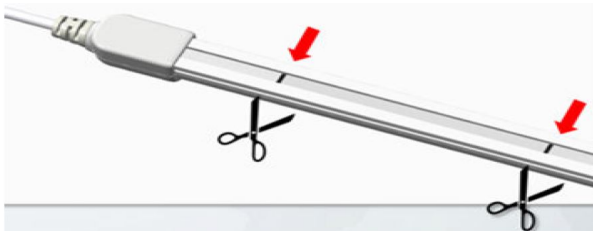

Additional Images