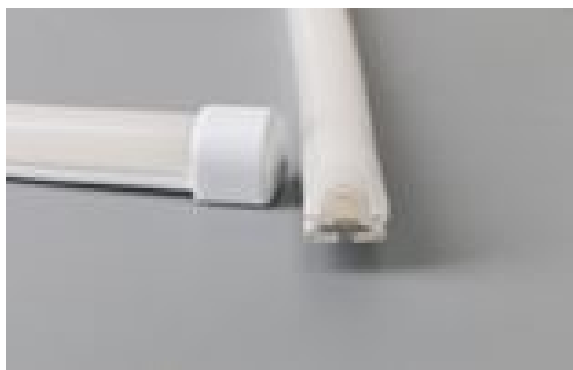

## Synergy 21 LED flex strips NEON TB WW DC24V

kwh/1000h:	77,00
Lumens:	4000
Watt:	70,0
Nominal Service Life:	35000 Std.
Switching Cycles:	50000
Opt. Ambient Temperature.:	25 °C

Synergy 21 LED Flex Strip NEON TB Series  
TB= top bend, bend up and down, not sideways  
If you want to bend sideways, please select the NEON SB series

Length: 5m  
Voltage: 24V,  
Watt: 14W/m, 70W ±10%  
Light colour: warm white, 3000K, CRI>80  
Brightness: 800lm/m, total: 4000lm ±10%  
Beam angle: 120°  
Protection class: IP40  
Number of LEDs: 120/m, SMD2835  
Dimensions: 5000\*17\*15 mm (L\*W\*H)  
Operating temperature: -20°C to +45°C  
Can be shortened every 50mm  
Adhesive tape: no