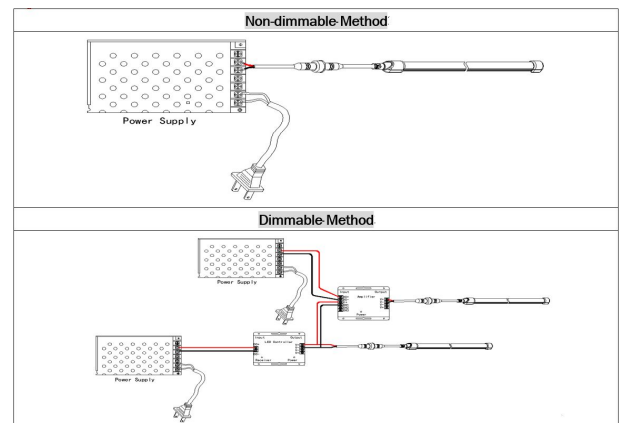

Additional Images