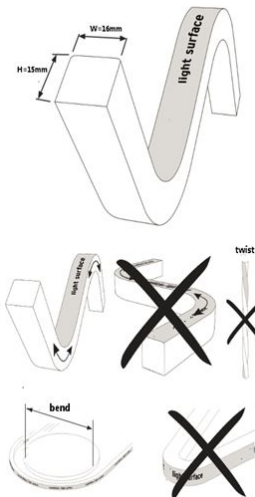

Length: 5m  
Voltage: 24V,  
Watt: 14W/m, 70W ±10%  
Light colour: warm white, 3000K, CRI>80  
Brightness: 800lm/m, total: 4000lm ±10%  
Beam angle: 120°  
Protection class: IP40  
Number of LEDs: 120/m, SMD2835  
Dimensions: 5000\*17\*15 mm (L\*W\*H)  
Operating temperature: -20°C to +45°C  
Can be shortened every 50mm  
Adhesive tape: no

There are a variety of mounting options, such as clips, permanently elastic mounting adhesive, cable ties, etc.

See accessories

Please note that LED strips must also be cooled.

Make sure that the LED strip does not exceed the working temperature of 40°C, otherwise the service life cannot be guaranteed.

## Attributes

Attribute	Value
Abstrahlwinkel:	120
Ampere:	2.90
CC oder CV:	CV
CRI:	>80
Dimmbar:	abhängig vom Netzteil
Länge:	5
LED Strip Klebeband:	nein
LED Strip Breite:	17
LED Strip Höhe:	15
LED Strip Klebeband:	nein
LED Strip kürzbar:	50
LED Strip Länge:	5000
Lichtfabe in Kelvin:	3000
Lichtfarbe:	warmweiß
Lichtfarbe in Kelvin:	3000
Lichtfarbe Name:	warmweiß
Lumen:	4000
Schutzklasse:	IP65
Volt:	24
Weight:	0.5 Kg
Warranty:	60.00 Months

## Accessories

Sign.	Wiring Method	Power Feeder Cable To PCB	Power Feeder Cable To Head	Front Cap	Light Beam	End Cap	Mounting Method
Top-Bend	flat side	300mm waterproof cable with male plug	300mm waterproof cable with female plug	Front Cap	Light Beam	End Cap	Bracket
	edge side		300mm waterproof cable with female plug	Front Cap	Light Beam	End Cap	Clip
	bottom side		300mm waterproof cable with female plug	Front Cap	Light Beam	End Cap	aluminum channel