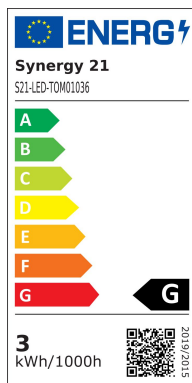

Synergy 21 LED garden spot 3W infrared IR 850nm

SYNERGY 21

kwh/1000h:	3,00
Lumens:	195
Watt:	3,0
Nominal Service Life:	35000 Std.
Switching Cycles:	15000
Opt. Ambient Temperature.:	25 °C

Operating voltage: AC 230V
LED: 3*1Watt high-power chip
Beam angle: 30°
Light colour: IR 850nm
CRI: Ra>80
Housing: Painted metal
Operating temperature: -40°C to +55°C
Protection class: IP65 (water jet-proof)
Swivelling: 240°
Total height: 14 cm
Base plate diameter: 6.1 cm
Lens diameter: 6.9 cm
Weight: 0.4 kg
Connection cable: 2.5 metres

Energy efficiency class: A+
kWh/1000h: 3