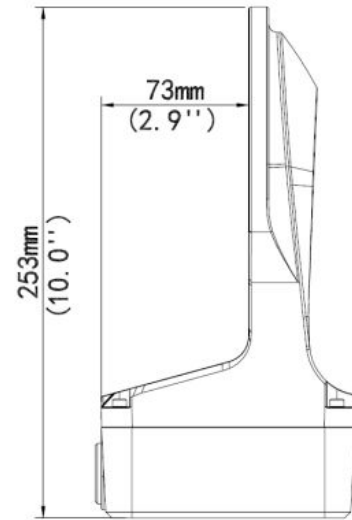

Zubehör

Art.-Nr.	Name
146999	ALLNET PoE USV Backup - USV für Kameras, Accesspoints ALL90011PoE