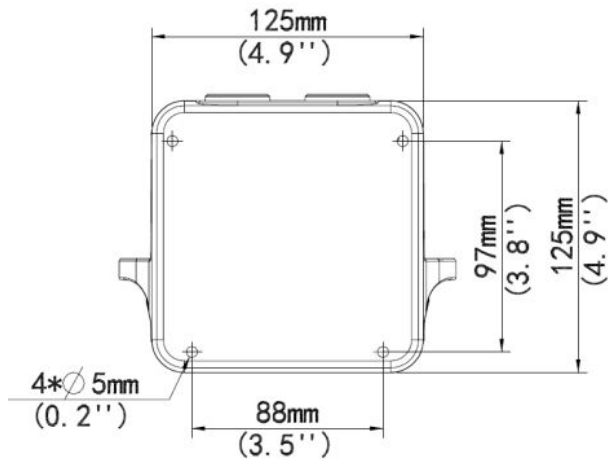

Zubehör

Art.-Nr.	Name
146999	ALLNET PoE USV Backup - USV für Kameras, Accesspoints ALL90011PoE