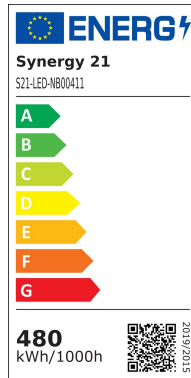

## Synergy 21 LED object/stadium spotlight Hyperion with lens 60°

kwh/1000h:	480,00
Lumens:	79200
Watt:	480,0
Nominal Service Life:	35000 Std.
Switching Cycles:	50000
Opt. Ambient Temperature.:	25 °C

Replacement lens 60°

## Attributes

Attribute	Value
Abstrahlwinkel:	60
Weight:	0.1 Kg
Warranty:	24.00 Months