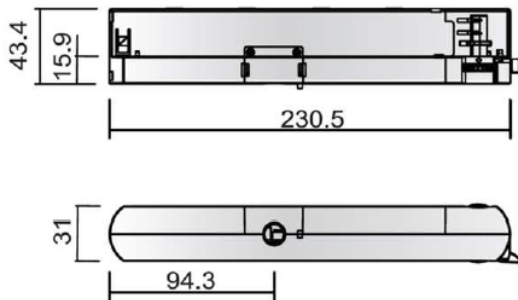

DIMENSIONS

SPECIFICATIONS

Flicker Free

Input: 220-240Vac, 50/60Hz

Output: 20-44Vdc, 59Vdc Max.

PF>0.9, THD<15%

ta: 0°C - 35°C, tc: 85°C

Fmax: 50N

Unloaded protection, Short-circuit Protection

Overvoltage Protection

Certificate: CE

DIP-SWITCH

PRO-4700CB	1	2	3	4	Power
325mA	☐	☐	☐	☐	14W
350mA	☐	☐	☐	☒	15,5W
375mA	☐	☐	☒	☐	16,5W
400mA	☐	☐	☒	☒	17,5W
425mA	☐	☒	☐	☐	18,5W
450mA	☐	☒	☐	☒	19,5W
475mA	☐	☒	☒	☐	21W
500mA	☐	☒	☒	☒	22W

PRO-4700CB	1	2	3	4	Power
525mA	☒	☐	☐	☐	23W
550mA	☒	☐	☐	☒	24W
575mA	☒	☐	☒	☐	25W
600mA	☒	☐	☒	☒	26,5W
625mA	☒	☒	☐	☐	27,5W
650mA	☒	☒	☐	☒	28,5W
675mA	☒	☒	☒	☐	29,5W
700mA	☒	☒	☒	☒	31W

Excluding nipple!

RoHS

ON THE RIGHT TRACK