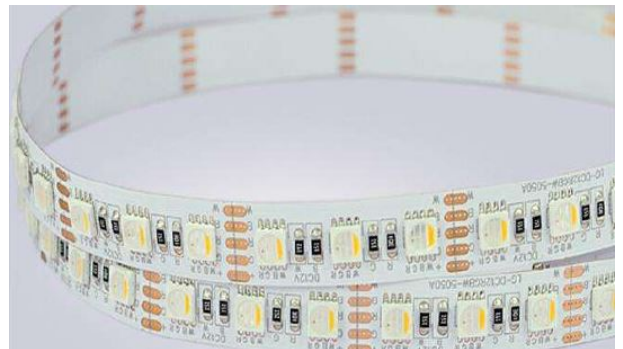

Attribute	Value
Ampere:	3.80
CC oder CV:	CV
Dimmbar:	abhängig vom Netzteil
Länge:	5
LED Strip Klebeband:	ja
LED Strip Breite:	10
LED Strip Höhe:	2.20
LED Strip kürzbar:	100
LED Strip Länge:	5000
Lichtfarbe:	RGB-W
Lichtfarbe Name:	RGB-W
Schutzklasse:	IP20
Volt:	24
Weight:	0.1 Kg
Warranty:	24.00 Months

Additional Images