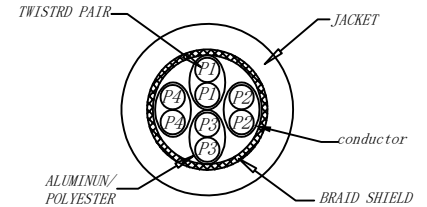

CAT. 6A S/FTP 27AWG LSZH 500MHz ISO/IEC 11801 Class Ea Channel Link 100% tested & EN 50173-1 & ANSI/TIA-568-C.2 www.Synergy21.de **CE**

①

MATERIAL LIST:

③	OVER MOLD	PVC 75A	8PCS	
②	PLUG	RJ45 8P8C Shielded Plug, Pin Gold Plated 3u", Shell Nickel Plating , Transparent Blue	2PCS	
①	CABLE	S/FTP CAT. 6A 27AWG (BC+AL-FOIL)*4PAIR+Braid(AL-MG) +JACKET:LSZH OD:5.8±0.2MM	1PCS	
NO.	PARTS NAME	SPECIFICATION STANDARD	QT' Y	REMARK

NOTE:

1. ELECTRICAL TEST:
 - (1). 100% OPEN SHORT, MISS WIRE TEST
 - (2). INSULATION RESISTANCE:DC 300V 10M Ohm;
 - (3). CONTACTOR RESISTANCE:1 OHM per meter
2. FLUKE TEST LIMIT:ISO11801 Channel Class Ea
3. Operating temperature:-20°C ~ + 75°C
4. ROHS 3.0 & REACH COMPLIANT
5. Support PoE/PoE+/PoE++
6. Packing:Synergy21 PE Bag+Label
7. Minimum of the bending radius is 60mm
8. Flame retardant (IEC60332-1-2)
 - Low smoke(IEC 61034)
 - Halogen free(IEC 60754-2)