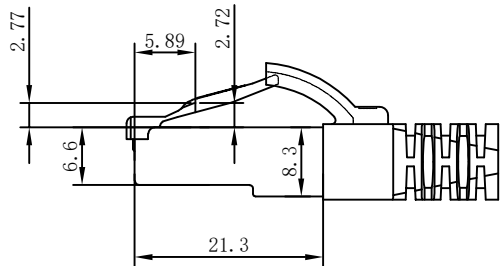

CAT. 6A S/FTP 27AWG LSZH 500MHz ISO/IEC 11801 Class Ea Channel Link 100% tested & EN 50173-1 & ANSI/TIA-568-C.2 www.Synergy21.de **CE**

①

MATERIAL LIST:

③	OVER MOLD	PVC 75A	8PCS	
②	PLUG	RJ45 8P8C Shielded Plug, Pin Gold Plated 3u", Shell Nickel Plating , Transparent Blue	2PCS	
①	CABLE	S/FTP CAT. 6A 27AWG (BC+AL-FOIL)*4PAIR+Braid(AL-MG) +JACKET:LSZH OD:5.8±0.2MM	1PCS	
NO.	PARTS NAME	SPECIFICATION STANDARD	QT' Y	REMARK

NOTE:

1. ELECTRICAL TEST:
 - (1). 100% OPEN SHORT, MISS WIRE TEST
 - (2). INSULATION RESISTANCE:DC 300V 10M Ohm;
 - (3). CONTACTOR RESISTANCE:1 OHM per meter
2. FLUKE TEST LIMIT:ISO11801 Channel Class Ea
3. Operating temperature:-20°C ~ + 75°C
4. ROHS 3.0 & REACH COMPLIANT
5. Support PoE/PoE+/PoE++
6. Packing:Synergy21 PE Bag+Label
7. Minimum of the bending radius is 60mm
8. Flame retardant (IEC60332-1-2)
 - Low smoke(IEC 61034)
 - Halogen free(IEC 60754-2)