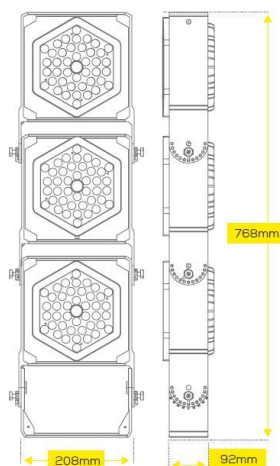

Attributes

Attribute	Value
Abstrahlwinkel:	30
CRI:	>80
Dimmbar:	nein
Grösse:	208*92*768
LED - Gehäusefarbe:	schwarz
LED - Gehäusematerial:	Aluminium
Lichtfarbe:	kaltweiß
Lichtfarbe in Kelvin:	5700
Lumen:	42000
Schutzklasse:	IP67
Volt:	230
Weight:	11.6 Kg
Warranty:	60.00 Months

Additional Images