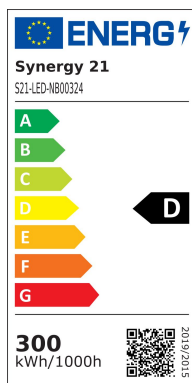

Synergy 21 LED object/stadium HC spotlight 300W IP67 cw -V

kwh/1000h:	300,00
Lumens:	42000
Watt:	300,0
Nominal Service Life:	35000 Std.
Switching Cycles:	50000
Opt. Ambient Temperature.:	25 °C

Operating voltage: AC 85-265V, 50/60Hz
LED: 3 modules of 168 LEDs, CREE 3030 140lm/Watt
Power supply unit: 1*MeanWell
Beam angle: 30°, module can be swivelled
Lumen: 3*14000lm = 42000lm
Efficiency: 140Lm/Watt
Light colour: 5700K ±150
CRI: Ra>70
Dimmable: no
Housing: Aluminium
Operating temperature: -40°C to +65°C
Protection class: IP67 / IK08
Dimensions: 208*92*768mm

Other beam angles on request: 10°/30°/60°/90°/120°
Other light colours on request: 4000K/5000K/5700K/6500/

Energy efficiency class: A++
kWh/1000h: 300

The connection of electrical components and systems may only be carried out by only be carried out by qualified specialists!

Attributes

Attribute	Value
Abstrahlwinkel:	30
CRI:	>80
Dimmbar:	nein
Grösse:	208*92*768
LED - Gehäusefarbe:	schwarz
LED - Gehäusematerial:	Aluminium
Lichtfarbe:	kaltweiß
Lichtfarbe in Kelvin:	5700
Lumen:	42000
Schutzklasse:	IP67
Volt:	230
Weight:	11.6 Kg
Warranty:	60.00 Months