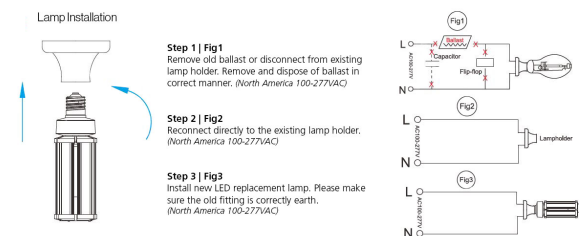

Installation:

Accessories

Part No.	Name
117502	Synergy 21 LED adapter for LED lamps E40->E40 long