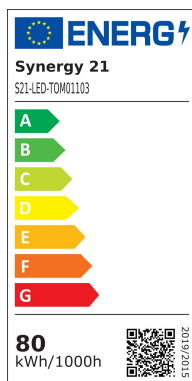

Synergy 21 LED outdoor object spotlight 80W replacement glass replacement lens

kwh/1000h:	80,00
Lumens:	7200
Watt:	80,0
Nominal Service Life:	35000 Std.
Switching Cycles:	50000
Opt. Ambient Temperature.:	25 °C