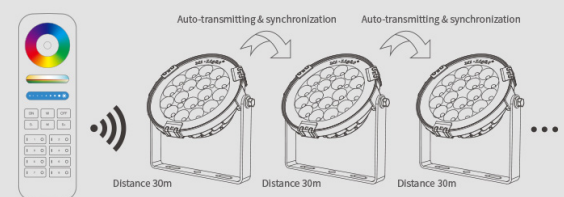

Luminous Flux: 700LM

Light Efficiency: 80LM/W

CRI: >80

Lifespan: 50000 hours

Beam Angle: 15°

Illumination distance: >10m

IP Rate: IP65

Material: Aluminum

Size: 136x135x35mm

Energieeffizienzklasse: A+

kWh/1000h: 9

Merkmale

Merkmal	Wert
Abstrahlwinkel:	15
Dimmbar:	Ja
Grösse:	136*135*35
LED - Gehäusematerial:	Aluminium
Lichtfarbe:	RGB-WW
Lichtfarbe in Kelvin:	2700~6500
Lumen:	700
Schutzklasse:	IP65
Volt:	230
Gewicht:	0.5 Kg

Weitere Bilder

Auto-transmitting Diagram

One Garden Light can transmit the signals from the remote control to another Garden Light within 30m, as long as there is a Garden Light within 30m, the remote control distance can be limitless.

Auto-synchronization function

Different Garden Light can work synchronously when they are started at different times, controlled by the same remote, under same dynamic mode and with same speed.

Zubehör

Art.-Nr.	Name
147981	Synergy 21 LED Fernbedienung RGB-WW (RGB-CCT) 8 Zonen *Milight/Miboxer*
147982	Synergy 21 LED Fernbedienung RGB-WW (RGB-CCT) 4 Zonen *Milight/Miboxer*
148005	Synergy 21 LED Fernbedienung Smart Panel RGB-WW (RGB-CCT) 4 Zonen *Milight/Miboxer*
148006	Synergy 21 LED Fernbedienung Smart Panel RGB-WW (RGB-CCT) 8 Zonen *Milight/Miboxer*
181054	Synergy 21 LED Fernbedienung WLAN Controller *Milight/Miboxer*
147265	Netzkabel 230V Schutzkontakt CEE7(Stecker)->Open End mit Adernendhülsen, 1,8m,Black
162742	Synergy 21 Netzteil - 24V 20W Osram IP67
126355	Synergy 21 Netzteil - 24V 60W Mean Well IP67
184156	Synergy 21 LED Garten Lampe 6W RGB-WW zub Kabel *Milight/Miboxer*
184157	Synergy 21 LED Garten Lampe 6W RGB-WW zub Stecker *Milight/Miboxer*