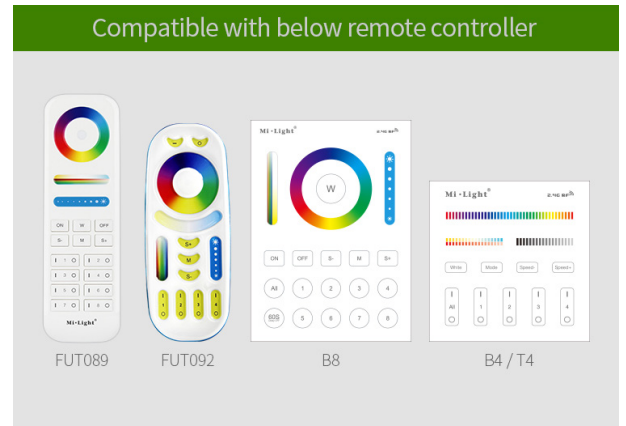

Luminous Flux: 700LM

Light Efficiency: 80LM/W

CRI: >80

Lifespan: 50000 hours

Beam Angle: 15°

Illumination distance: >10m

IP Rate: IP65

Material: Aluminum

Size: 136x135x35mm

Energieeffizienzklasse: A+

kWh/1000h: 9

Merkmale

Merkmal	Wert
Abstrahlwinkel:	15
Dimmbar:	Ja
Grösse:	136*135*35
LED - Gehäusematerial:	Aluminium
Lichtfarbe:	RGB-WW
Lichtfarbe in Kelvin:	2700~6500
Lumen:	700
Schutzklasse:	IP65
Volt:	230
Gewicht:	0.5 Kg

Weitere Bilder

Auto-transmitting Diagram

One Garden Light can transmit the signals from the remote control to another Garden Light within 30m, as long as there is a Garden Light within 30m, the remote control distance can be limitless.

Auto-synchronization function

Different Garden Light can work synchronously when they are started at different times, controlled by the same remote, under same dynamic mode and with same speed.

Zubehör

Art.-Nr.	Name
147981	Synergy 21 LED Fernbedienung RGB-WW (RGB-CCT) 8 Zonen *Milight/Miboxer*
147982	Synergy 21 LED Fernbedienung RGB-WW (RGB-CCT) 4 Zonen *Milight/Miboxer*
148005	Synergy 21 LED Fernbedienung Smart Panel RGB-WW (RGB-CCT) 4 Zonen *Milight/Miboxer*
148006	Synergy 21 LED Fernbedienung Smart Panel RGB-WW (RGB-CCT) 8 Zonen *Milight/Miboxer*
181054	Synergy 21 LED Fernbedienung WLAN Controller *Milight/Miboxer*
147265	Netzkabel 230V Schutzkontakt CEE7(Stecker)->Open End mit Adernendhülsen, 1,8m,Black
162742	Synergy 21 Netzteil - 24V 20W Osram IP67
126355	Synergy 21 Netzteil - 24V 60W Mean Well IP67
184156	Synergy 21 LED Garten Lampe 6W RGB-WW zub Kabel *Milight/Miboxer*
184157	Synergy 21 LED Garten Lampe 6W RGB-WW zub Stecker *Milight/Miboxer*