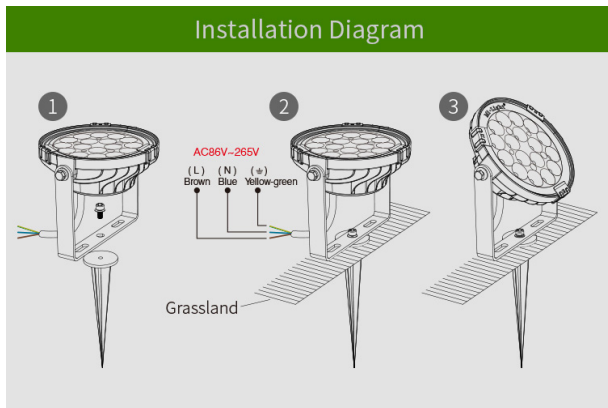

Luminous Flux: 700LM

Light Efficiency: 80LM/W

CRI: >80

Lifespan: 50000 hours

Beam Angle: 15°

Illumination distance: >10m

IP Rate: IP65

Material: Aluminum

Size: 136x135x35mm

Energieeffizienzklasse: A+

kWh/1000h: 9

Merkmale

Merkmal	Wert
Abstrahlwinkel:	15
Dimmbar:	Ja
Grösse:	136*135*35
LED - Gehäusematerial:	Aluminium
Lichtfarbe:	RGB-WW
Lichtfarbe in Kelvin:	2700~6500
Lumen:	700
Schutzklasse:	IP65
Volt:	230
Gewicht:	0.5 Kg

Weitere Bilder

Auto-transmitting Diagram

One Garden Light can transmit the signals from the remote control to another Garden Light within 30m, as long as there is a Garden Light within 30m, the remote control distance can be limitless.

Auto-synchronization function

Different Garden Light can work synchronously when they are started at different times, controlled by the same remote, under same dynamic mode and with same speed.

Zubehör

Art.-Nr.	Name
147981	Synergy 21 LED Fernbedienung RGB-WW (RGB-CCT) 8 Zonen *Milight/Miboxer*
147982	Synergy 21 LED Fernbedienung RGB-WW (RGB-CCT) 4 Zonen *Milight/Miboxer*
148005	Synergy 21 LED Fernbedienung Smart Panel RGB-WW (RGB-CCT) 4 Zonen *Milight/Miboxer*
148006	Synergy 21 LED Fernbedienung Smart Panel RGB-WW (RGB-CCT) 8 Zonen *Milight/Miboxer*
181054	Synergy 21 LED Fernbedienung WLAN Controller *Milight/Miboxer*
147265	Netzkabel 230V Schutzkontakt CEE7(Stecker)->Open End mit Adernendhülsen, 1,8m,Black
162742	Synergy 21 Netzteil - 24V 20W Osram IP67
126355	Synergy 21 Netzteil - 24V 60W Mean Well IP67
184156	Synergy 21 LED Garten Lampe 6W RGB-WW zub Kabel *Milight/Miboxer*
184157	Synergy 21 LED Garten Lampe 6W RGB-WW zub Stecker *Milight/Miboxer*