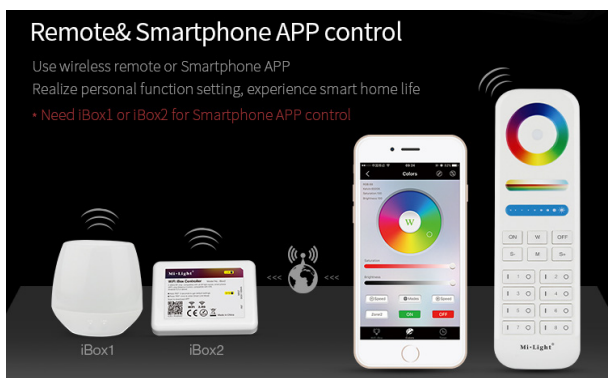

Weitere Bilder

Auto-transmitting Diagram

One Garden Light can transmit the signals from the remote control to another Garden Light within 30m, as long as there is a Garden Light within 30m, the remote control distance can be limitless.

Auto-synchronization function

Different Garden Light can work synchronously when they are started at different times, controlled by the same remote, under same dynamic mode and with same speed.

Zubehör

Art.-Nr.	Name
147981	Synergy 21 LED Fernbedienung RGB-WW (RGB-CCT) 8 Zonen *Milight/Miboxer*
147982	Synergy 21 LED Fernbedienung RGB-WW (RGB-CCT) 4 Zonen *Milight/Miboxer*
148005	Synergy 21 LED Fernbedienung Smart Panel RGB-WW (RGB-CCT) 4 Zonen *Milight/Miboxer*
148006	Synergy 21 LED Fernbedienung Smart Panel RGB-WW (RGB-CCT) 8 Zonen *Milight/Miboxer*
181054	Synergy 21 LED Fernbedienung WLAN Controller *Milight/Miboxer*
147265	Netzkabel 230V Schutzkontakt CEE7(Stecker)->Open End mit Adernendhülsen, 1,8m,Black
162742	Synergy 21 Netzteil - 24V 20W Osram IP67
126355	Synergy 21 Netzteil - 24V 60W Mean Well IP67
184156	Synergy 21 LED Garten Lampe 6W RGB-WW zub Kabel *Milight/Miboxer*
184157	Synergy 21 LED Garten Lampe 6W RGB-WW zub Stecker *Milight/Miboxer*