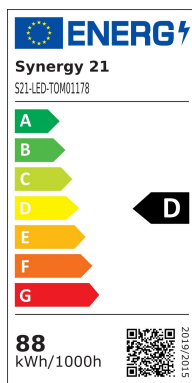

Synergy 21 LED SMD Power LED Chip 80W warm white V3

kwh/1000h:	88,00
Lumens:	9500
Watt:	80,0
Nominal Service Life:	35000 Std.
Switching Cycles:	50000
Opt. Ambient Temperature.:	25 °C

Power LED
80 Watt warm white 3000K ±250
26-30V, 2800mA (8*10)
9500LM
Size: 41x55x4mm

Energy efficiency class: A+
kWh/1000h: 88

Accessories

Part No.	Name
99806	Synergy 21 Power supply - CC Driver ALL1087 70-100W