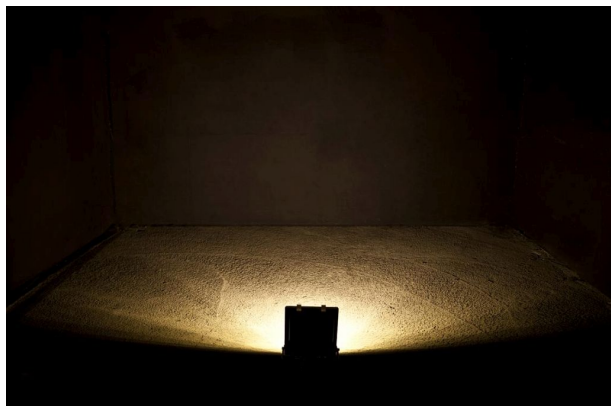

Synergy 21 LED Spot Outdoor floodlight 20W nw

SYNERGY 21

kwh/1000h:	20,00
Lumens:	1900
Watt:	20,0
Nominal Service Life:	35000 Std.
Switching Cycles:	50000
Opt. Ambient Temperature.:	25 °C

With emergency power function and overheating protection
Operating voltage: > AC 207-253V/50-60Hz
LED: 20Watt high-power chips
Beam angle: 120°
Lumen: 1900lm
Neutral white: 4300K ±150
CRI: Ra>80
dimmable: yes (leading edge phase dimmer)
Housing: light grey with stainless steel mounting bracket
Front glass: toughened safety glass (ESG)
Operating temperature: -25°C to +55°C
Protection class: IP65 (water jet-proof)
Weight: 3.5kg
Dimensions: (l*w*h) 240*220*75mm

Energy efficiency class: A+
kWh/1000h: 20

Additional Images

Accessories

Part No.	Name
148726	Synergy 21 - Waterproof connector 1:1
148727	Synergy 21 - Waterproof connector 1:2
148730	Synergy 21 - Waterproof connector box 3 ports
148729	Synergy 21 - Waterproof connector box 3 ports transparent
148728	Synergy 21 - Waterproof connector box 4 ports
134568	Finder motion detector IP55
113414	Finder motion detector IP54
82434	Finder Twilight Switch suitable for Synergy 21 LED outdoor spotlight
147265	Netzkabel 230V Schutzkontakt CEE7(Stecker)->Open End mit Adernendhülsen, 1,8m,Black