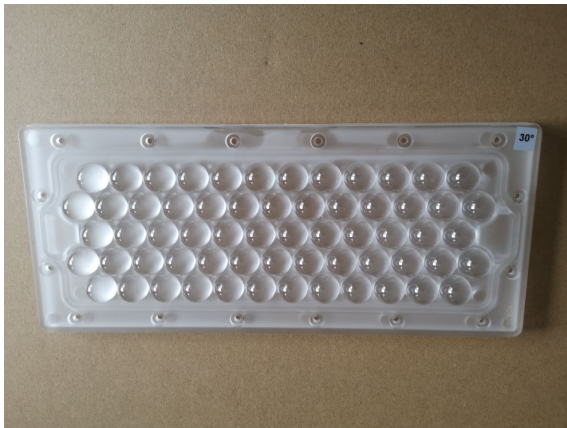

## Synergy 21 LED object/stadium spotlight Hyperion with lens 60°

kwh/1000h:	480,00
Lumens:	79200
Watt:	480,0
Nominal Service Life:	35000 Std.
Switching Cycles:	50000
Opt. Ambient Temperature.:	25 °C

Replacement lens 60°

## Attributes

Attribute	Value
Abstrahlwinkel:	60
Weight:	0.1 Kg
Warranty:	24.00 Months