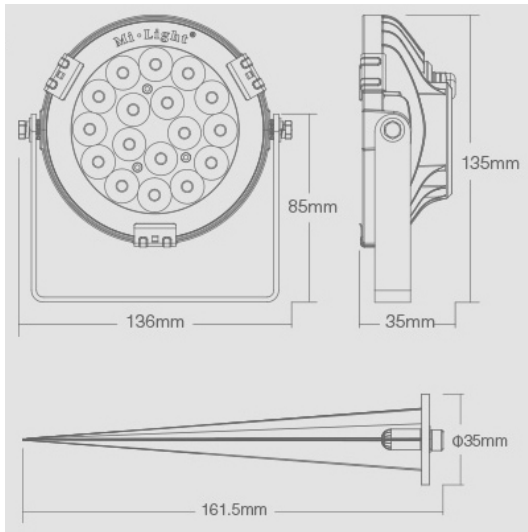

Auto-transmitting Diagram

One Garden Light can transmit the signals from the remote control to another Garden Light within 30m, as long as there is a Garden Light within 30m, the remote control distance can be limitless.

Auto-synchronization function

Different Garden Light can work synchronously when they are started at different times, controlled by the same remote, under same dynamic mode and with same speed.

Installation Diagram

Compatible with below remote controller

Symmetrical and centralized light ray

Beam Angle 15° Irradiation distance 10M

Smart lifestyle with beauty

2.4GHz remote control, 16 million color change
CCT, brightness, saturation adjustable
Make smart lighting atmosphere
meet all your requirement