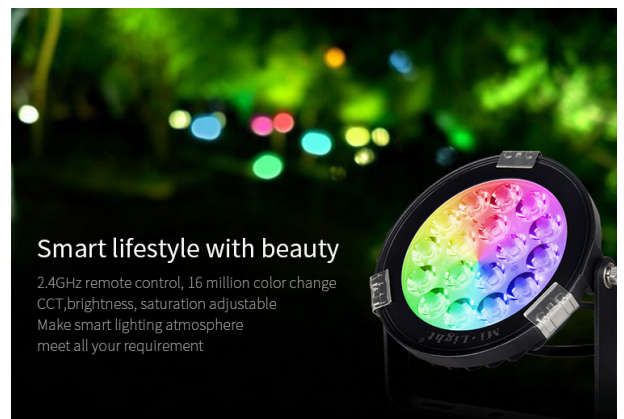

With an output of **9 watts** and a brightness of **700 lumens**, this lamp provides both warm and cool white light with a variable colour temperature of **2700K to 6500K**. The **light efficiency of 80LM/W** and a colour rendering index (CRI) of over 80 ensure natural and vivid colours. The lamp has a service life of **50,000 hours**, making it a durable and reliable choice for your garden.

The beam angle of **15°** provides targeted lighting that is ideal for accent lighting and highlights in your garden. With a lighting distance of over **10 metres**, this lamp can effectively illuminate large areas. The **IP65** protection rating guarantees that the lamp is fully protected against dust and water jets, making it perfect for outdoor use.

Round garden lamp RGB+CCT

Controllable with wireless remote control and/or WLAN controller for iOS and Android, both available separately, see accessories

9Watt, 700Lm warm and cool white,
Power: 9W
Input Voltage: DC 24V
Colour Temperature: 2700K~6500K
Luminous Flux: 700LM
Light Efficiency: 80LM/W
CRI: >80
Lifespan: 50000 hours
Beam Angle: 15°
Illumination distance: >10m
IP Rate: IP65
Material: Aluminium
Size: 136x135x35mm

Compatible with below remote controller

Symmetrical and centralized light ray

Beam Angle 15° Irradiation distance 10M

Smart lifestyle with beauty

2.4GHz remote control, 16 million color change
CCT, brightness, saturation adjustable
Make smart lighting atmosphere
meet all your requirement