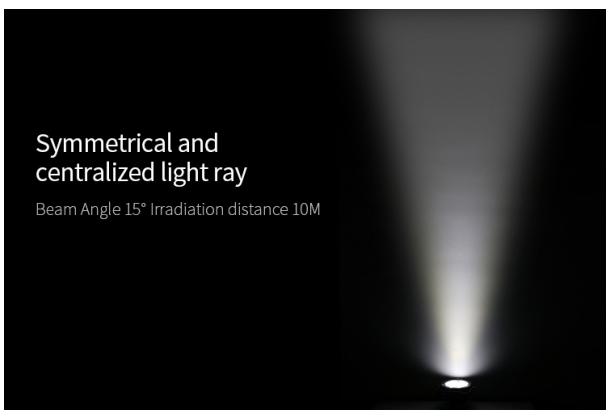

The beam angle of **15°** provides targeted lighting that is ideal for accent lighting and highlights in your garden. With a lighting distance of over **10 metres**, this lamp can effectively illuminate large areas. The **IP65** protection rating guarantees that the lamp is fully protected against dust and water jets, making it perfect for outdoor use.

Compatible with below remote controller

Symmetrical and centralized light ray

Beam Angle 15° Irradiation distance 10M

Smart lifestyle with beauty

2.4GHz remote control, 16 million color change
CCT, brightness, saturation adjustable
Make smart lighting atmosphere
meet all your requirement