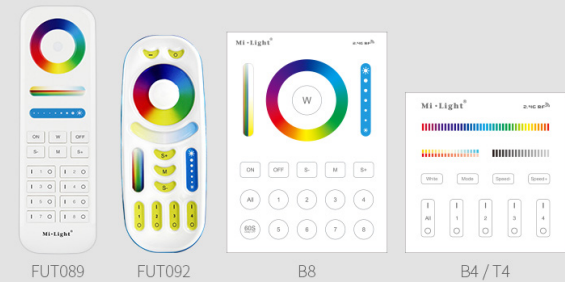

Energy efficiency class: A+
kWh/1000h: 9

Attributes

Attribute	Value
Abstrahlwinkel:	15
CC oder CV:	CV
Dimmbar:	Ja
Grösse:	136*135*35
LED - Gehäusematerial:	Aluminium
Lichtfarbe:	RGB-WW
Lichtfarbe in Kelvin:	2700~6500
Lumen:	700
Schutzklasse:	IP65
Volt:	24
Weight:	1 Kg

Auto-synchronization function

Different Garden Light can work synchronously when they are started at different times, controlled by the same remote, under same dynamic mode and with same speed.

Installation Diagram

Compatible with below remote controller

Symmetrical and centralized light ray

Beam Angle 15° Irradiation distance 10M

Smart lifestyle with beauty

2.4GHz remote control, 16 million color change
CCT, brightness, saturation adjustable
Make smart lighting atmosphere
meet all your requirement