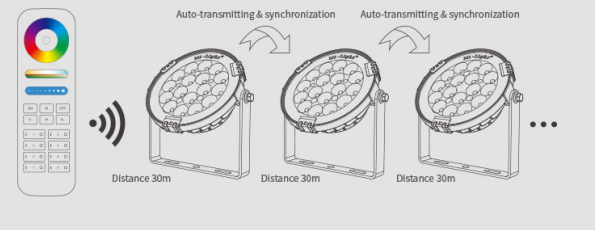

The beam angle of **15°** provides targeted lighting that is ideal for accent lighting and highlights in your garden. With a lighting distance of over **10 metres**, this lamp can effectively illuminate large areas. The **IP65** protection rating guarantees that the lamp is fully protected against dust and water jets, making it perfect for outdoor use.

Energy efficiency class: A+
kWh/1000h: 9

Attributes

Attribute	Value
Abstrahlwinkel:	15
CC oder CV:	CV
Dimmbar:	Ja
Grösse:	136*135*35
LED - Gehäusematerial:	Aluminium
Lichtfarbe:	RGB-WW
Lichtfarbe in Kelvin:	2700~6500
Lumen:	700
Schutzklasse:	IP65
Volt:	24
Weight:	1 Kg

Additional Images

Auto-transmitting Diagram

One Garden Light can transmit the signals from the remote control to another Garden Light within 30m, as long as there is a Garden Light within 30m, the remote control distance can be limitless.

Auto-synchronization function

Different Garden Light can work synchronously when they are started at different times, controlled by the same remote, under same dynamic mode and with same speed.

Installation Diagram