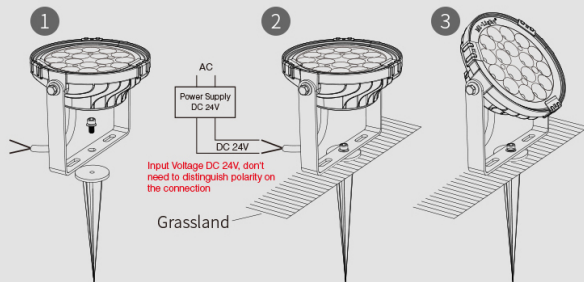

The beam angle of **15°** provides targeted lighting that is ideal for accent lighting and highlights in your garden. With a lighting distance of over **10 metres**, this lamp can effectively illuminate large areas. The **IP65** protection rating guarantees that the lamp is fully protected against dust and water jets, making it perfect for outdoor use.

Additional Images

Auto-transmitting Diagram

One Garden Light can transmit the signals from the remote control to another Garden Light within 30m, as long as there is a Garden Light within 30m, the remote control distance can be limitless.

Auto-synchronization function

Different Garden Light can work synchronously when they are started at different times, controlled by the same remote, under same dynamic mode and with same speed.

Installation Diagram