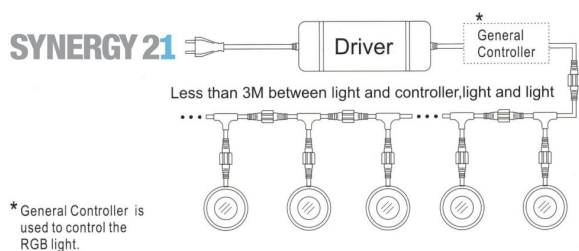

Accessories

Part No.	Name
156522	Synergy 21 LED in-ground spotlight ARGOS with solar panel inc. rechargeable battery 10W
156529	Synergy 21 ARGOS LED in-ground spotlight with solar panel
109456	Synergy 21 LED recessed floor floodlight ARGOS with power supply 12V / 3W IP67
109457	Synergy 21 LED in ground ARGOS zub power supply 12V / 8W IP67
109458	Synergy 21 LED in ground ARGOS zub power supply 12V / 30W IP67
109461	Synergy 21 LED in ground ARGOS zub extension cable IP67 1m
109462	Synergy 21 LED in ground ARGOS zub Extension Cable IP67 2m
109463	Synergy 21 LED in ground ARGOS zub Extension Cable IP67 3m
109469	Synergy 21 LED in ground ARGOS zub Tee IP67
109473	Synergy 21 LED in ground ARGOS zub end cap IP67
113976	Synergy 21 LED recessed floor floodlight ARGOS with extension cable IP67 1m
178007	Synergy 21 LED recessed floor spotlight ARGOS with single color dimmer IP67
109460	Synergy 21 ARGOS LED in-ground spotlight with twilight sensor IP67
109471	Synergy 21 LED recessed floor spotlight ARGOS with junction box IP67