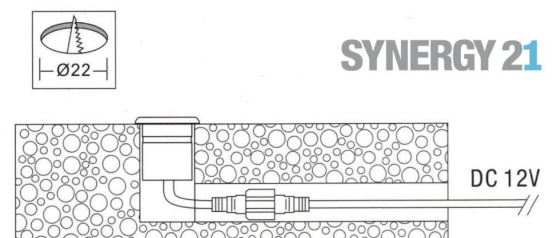

Attribute	Value
Grösse:	28*28
LED - Gehäusefarbe:	silber
LED - Gehäusematerial:	Edelstahl
Lichtfarbe:	warmweiß
Lichtfarbe in Kelvin:	3000
Schutzklasse:	IP67
Volt:	12
Weight:	0.114 Kg
Warranty:	60.00 Months

Additional Images