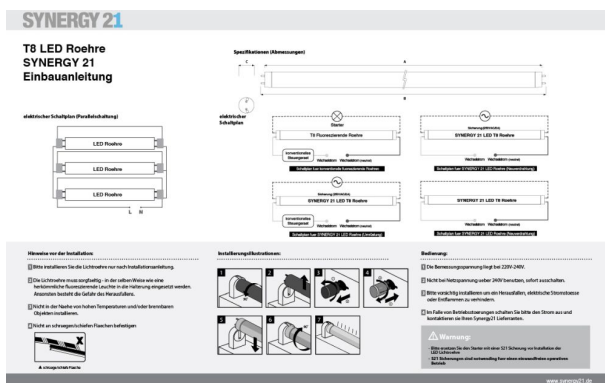

Power consumption: 25 Watt
Lumen: 130lm/W, 3250 Lm
Input: 100-240VAC, 50/60HZ
Light colour: cool white
Kelvin: 6000K±250
CRI: >80
Beam angle: 120° frosted cover
Length: 1449mm
Diameter: 23 mm
Base: T5 rotatable 180° (Attention T5 does NOT fit in T8 base)
Material: Polycarbonate (frosted glass look)

Operating temperature: -0°C ~ 45°C

Energy efficiency class: A++
kWh/1000h: 25

5 years warranty
IES files available on request

Attributes

Attribute	Value
Abstrahlwinkel:	120
Betriebstemperatur:	-1 bis +45
CRI:	>80
Dimmbar:	nein
Grösse:	1449*23
LED - Gehäusefarbe:	silber
LED - Gehäusematerial:	PC
Lichtfarbe:	kaltweiß
Lichtfarbe in Kelvin:	6000
Lumen:	3250
Schutzklasse:	IP40
Sockel:	T5 drehbar
Volt:	230
Weight:	0.4 Kg
Warranty:	60.00 Months

Additional Images

Accessories

Part No.	Name
134899	Synergy 21 Netzteil - Einschaltstrombegrenzer OSRAM
156715	Synergy 21 LED Tube T5 series 150cm, IP65 double base
156717	Synergy 21 LED Tube T5 series 150cm, IP65 socket
156721	Synergy 21 LED Tube T5 series 150cm, IP20 double base
156722	Synergy 21 LED Tube T5 series 150cm, IP20 base
183813	Synergy 21 LED Tube T5 / T8 to standard power supply unit to emergency power supply 230V