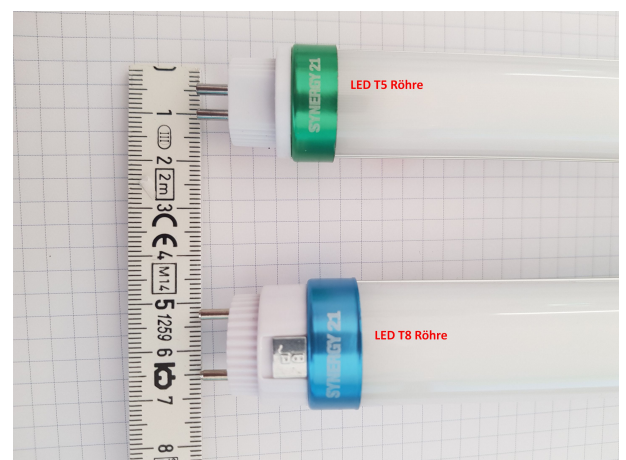

Synergy 21 LED Tube T5 SL series 150cm, cool white

kwh/1000h:	25,00
Lumens:	3250
Watt:	25,0
Nominal Service Life:	35000 Std.
Switching Cycles:	50000
Opt. Ambient Temperature.:	25 °C

LED Tube T5 (tube)
fed from one side

Power consumption: 25 Watt
Lumen: 130lm/W, 3250 Lm
Input: 100-240VAC, 50/60HZ
Light colour: cool white
Kelvin: 6000K±250
CRI: >80
Beam angle: 120° frosted cover
Length: 1449mm
Diameter: 23 mm
Base: T5 rotatable 180° (Attention T5 does NOT fit in T8 base)
Material: Polycarbonate (frosted glass look)

Operating temperature: -0°C ~ 45°C

Energy efficiency class: A++
kWh/1000h: 25

5 years warranty
IES files available on request

Attributes

Attribute	Value
Abstrahlwinkel:	120
Betriebstemperatur:	-1 bis +45
CRI:	>80
Dimmbar:	nein
Grösse:	1449*23
LED - Gehäusefarbe:	silber
LED - Gehäusematerial:	PC
Lichtfarbe:	kaltweiß
Lichtfarbe in Kelvin:	6000
Lumen:	3250
Schutzklasse:	IP40
Sockel:	T5 drehbar
Volt:	230
Weight:	0.4 Kg
Warranty:	60.00 Months

Additional Images

Accessories

Part No.	Name
134899	Synergy 21 Netzteil - Einschaltstrombegrenzer OSRAM
156715	Synergy 21 LED Tube T5 series 150cm, IP65 double base
156717	Synergy 21 LED Tube T5 series 150cm, IP65 socket
156721	Synergy 21 LED Tube T5 series 150cm, IP20 double base
156722	Synergy 21 LED Tube T5 series 150cm, IP20 base
183813	Synergy 21 LED Tube T5 / T8 to standard power supply unit to emergency power supply 230V