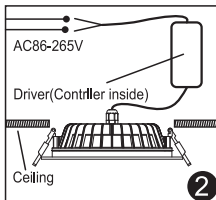

Material: Aluminum

Hole Size: \varnothing 175~180mm

Model No.: FUT063

Power: 6W

Input Voltage: AC86~265V / 50~60Hz

Color temperature: 2700K-6500K

Luminous Flux: 500LM

Light Efficiency: 80LM/W

CRI:>80

PF: >0.5

Lifespan: 50000 hours

Beam Angle: 120°

IP Rate: IP54

Material: Aluminum

Hole Size: \varnothing 100mm

Instructions

1. Please open the hole on the ceiling according to the correct size of Diagram 1.
2. Connect the driver properly according to the wire connection Diagram 2. And then put the driver and wire into the ceiling from the hole.
3. Push in the two spring elements, make sure that they are deployed and anchored on the back of the ceiling Diagram 3 and 4.