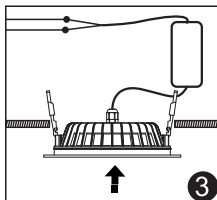

Material: Aluminum

Hole Size: \varnothing 175~180mm

Model No.: FUT063

Power: 6W

Input Voltage: AC86~265V / 50~60Hz

Color temperature: 2700K-6500K

Luminous Flux: 500LM

Light Efficiency: 80LM/W

CRI:>80

PF: >0.5

Lifespan: 50000 hours

Beam Angle: 120°

IP Rate: IP54

Material: Aluminum

Hole Size: \varnothing 100mm

Instructions

1. Please open the hole on the ceiling according to the correct size of Diagram 1.
2. Connect the driver properly according to the wire connection Diagram 2. And then put the driver and wire into the ceiling from the hole.
3. Push in the two spring elements, make sure that they are deployed and anchored on the back of the ceiling Diagram 3 and 4.