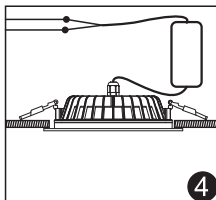

Material: Aluminum

Hole Size: \varnothing 175~180mm

Model No.: FUT063

Power: 6W

Input Voltage: AC86~265V / 50~60Hz

Color temperature: 2700K-6500K

Luminous Flux: 500LM

Light Efficiency: 80LM/W

CRI:>80

PF: >0.5

Lifespan: 50000 hours

Beam Angle: 120°

IP Rate: IP54

Material: Aluminum

Hole Size: \varnothing 100mm

Instructions

1. Please open the hole on the ceiling according to the correct size of Diagram 1.
2. Connect the driver properly according to the wire connection Diagram 2. And then put the driver and wire into the ceiling from the hole.
3. Push in the two spring elements, make sure that they are deployed and anchored on the back of the ceiling Diagram 3 and 4.