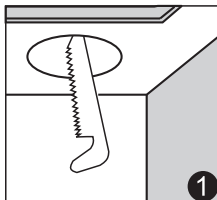

CRI:>80

PF: >0.5

Lifespan: 50000 hours

Beam Angle: 120°

IP Rate: IP54

Material: Aluminum

Hole Size: \varnothing 100mm

Instructions

1. Please open the hole on the ceiling according to the correct size of Diagram 1.
2. Connect the driver properly according to the wire connection Diagram 2. And then put the driver and wire into the ceiling from the hole.
3. Push in the two spring elements, make sure that they are deployed and anchored on the back of the ceiling Diagram 3 and 4.