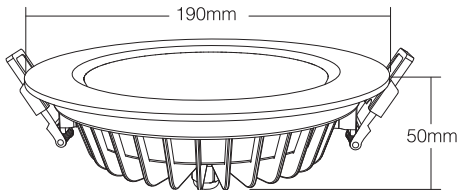

Material: Aluminum

Hole Size: \varnothing 175~180mm

Model No.: FUT063

Power: 6W

Input Voltage: AC86~265V / 50~60Hz

Color temperature: 2700K-6500K

Luminous Flux: 500LM

Light Efficiency: 80LM/W

CRI:>80

PF: >0.5

Lifespan: 50000 hours

Beam Angle: 120°

IP Rate: IP54

Material: Aluminum

Hole Size: \varnothing 100mm

Instructions