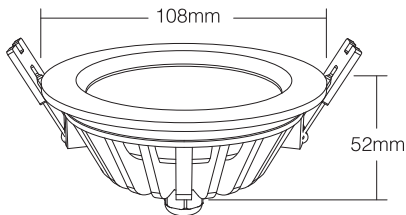

Material: Aluminum

Hole Size: \varnothing 175~180mm

Model No.: FUT063

Power: 6W

Input Voltage: AC86~265V / 50~60Hz

Color temperature: 2700K-6500K

Luminous Flux: 500LM

Light Efficiency: 80LM/W

CRI:>80

PF: >0.5

Lifespan: 50000 hours

Beam Angle: 120°

IP Rate: IP54

Material: Aluminum

Hole Size: \varnothing 100mm

Instructions

1. Please open the hole on the ceiling according to the correct size of Diagram 1.
2. Connect the driver properly according to the wire connection Diagram 2. And then put the driver and wire into the ceiling from the hole.
3. Push in the two spring elements, make sure that they are deployed and anchored on the back of the ceiling Diagram 3 and 4.