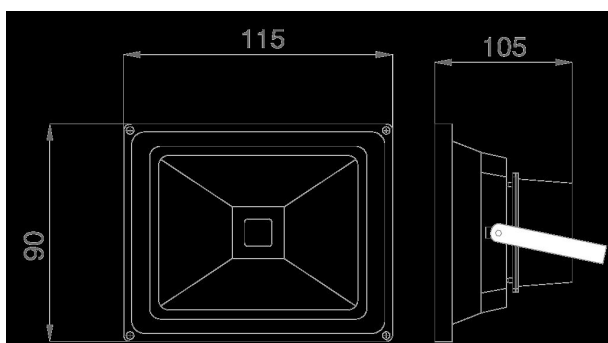

Attributes

Attribute	Value
Abstrahlwinkel:	120
Betriebstemperatur:	-25°C bis +55°C
CRI:	>80
Dimmbar:	TRIAC
Grösse:	115*90*105
LED - Gehäusefarbe:	grau
LED - Gehäusematerial:	Aluminium
Lichtfarbe:	grün
Schutzklasse:	IP65
Volt:	230
Weight:	0.75 Kg
Warranty:	60.00 Months

Additional Images

Accessories