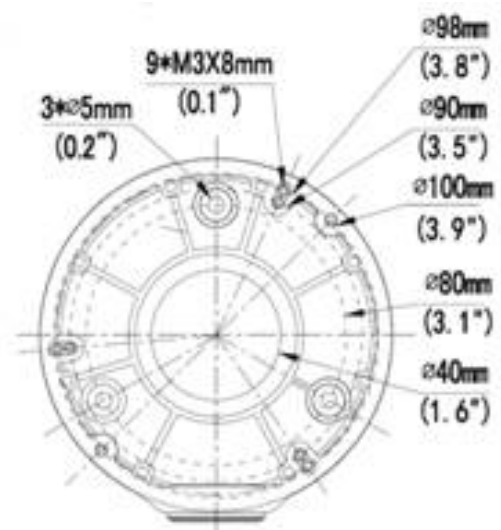

Accessoires

No. d'article	Désignation
159691	ALLNET IP Kamera Fix Dome Outdoor / 5MP / IR / Vandalismus / Low-Light / 79° / "ALL-CAM2488-LVEN"
146999	ALLNET PoE USV Backup - USV für Kameras, Accesspoints ALL90011PoE