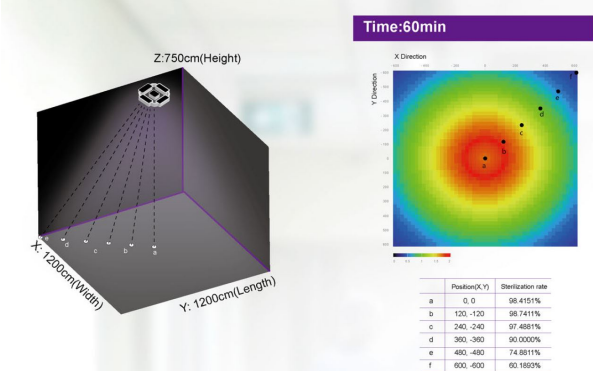

### Attributes

Attribute	Value
Abstrahlwinkel:	120

Attribute	Value
Dimmbar:	nein
Grösse:	429*429*159
LED - Gehäusefarbe:	silber
LED - Gehäusematerial:	Aluminium
Lichtfarbe:	UVC
Lichtfarbe in nm:	275
Volt:	230
Weight:	5 Kg
Warranty:	60.00 Months

## Additional Images

### UVC Three-dimensional light field simulation

Size: 1000x1000x600cm

### UVC Three-dimensional light field simulation

Size: 1200x1200x750cm