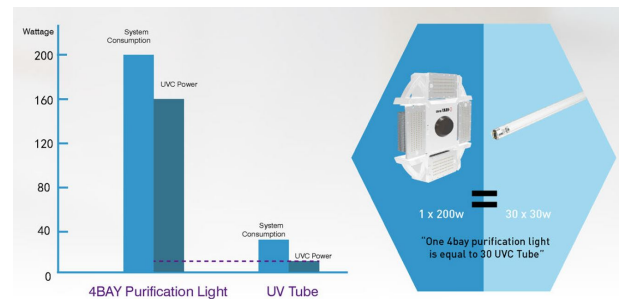

Attribute	Value
Dimmbar:	nein
Grösse:	429*429*159
LED - Gehäusefarbe:	silber
LED - Gehäusematerial:	Aluminium
Lichtfarbe:	UVC
Lichtfarbe in nm:	275
Volt:	230
Weight:	5 Kg
Warranty:	60.00 Months

Additional Images