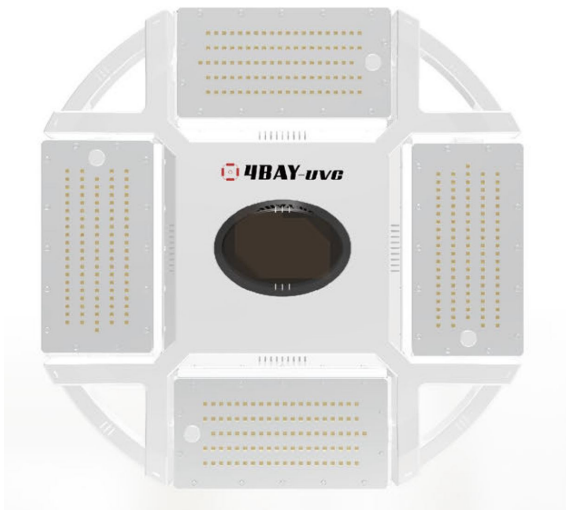

## Synergy 21 LED 4BAY Purification Light 200Watt UVC

CAUTION: UV-C light can cause damage to the retina of the eye as well as skin damage after prolonged exposure.

Only use in the absence of people.

Operating voltage: 180~240VAC&277VAC Input

Watt: 200W

LED: 275NM-UVC

Power supply: MeanWell

Beam angle: Lens 120°

Light colour: 275NM-UVC

Housing: Aluminium

Operating temperature: -40°C to +40°C

Dimensions: 429\*429\*159mm

### Attributes

Attribute	Value
Abstrahlwinkel:	120

Attribute	Value
Dimmbar:	nein
Grösse:	429*429*159
LED - Gehäusefarbe:	silber
LED - Gehäusematerial:	Aluminium
Lichtfarbe:	UVC
Lichtfarbe in nm:	275
Volt:	230
Weight:	5 Kg
Warranty:	60.00 Months

### UVC Three-dimensional light field simulation

Size: 1200x1200x750cm