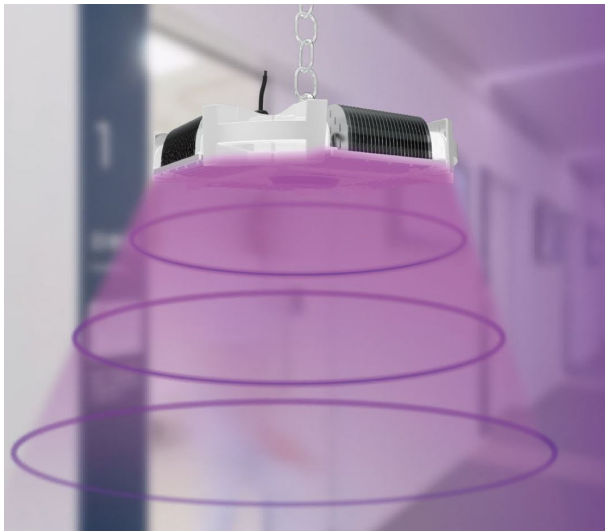

Attribute	Value
Dimmbar:	nein
Grösse:	429*429*159
LED - Gehäusefarbe:	silber
LED - Gehäusematerial:	Aluminium
Lichtfarbe:	UVC
Lichtfarbe in nm:	275
Volt:	230
Weight:	5 Kg
Warranty:	60.00 Months

Additional Images