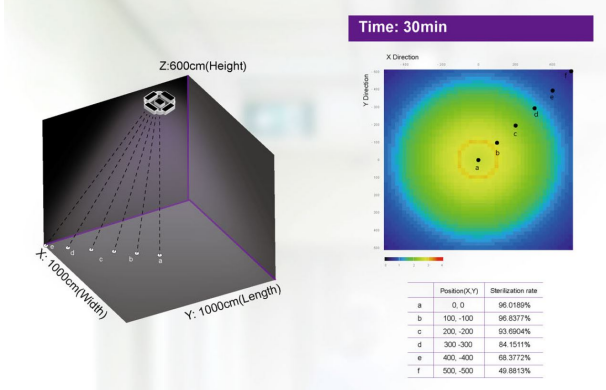

Watt: 200W

LED: 275NM-UVC

Power supply: MeanWell

Beam angle: Lens 120°

Light colour: 275NM-UVC

Housing: Aluminium

Operating temperature: -40°C to +40°C

Dimensions: 429\*429\*159mm

### Attributes

Attribute	Value
Abstrahlwinkel:	120

Attribute	Value
Dimmbar:	nein
Grösse:	429*429*159
LED - Gehäusefarbe:	silber
LED - Gehäusematerial:	Aluminium
Lichtfarbe:	UVC
Lichtfarbe in nm:	275
Volt:	230
Weight:	5 Kg
Warranty:	60.00 Months

### UVC Three-dimensional light field simulation

Size: 1000x1000x600cm

### UVC Three-dimensional light field simulation

Size: 1200x1200x750cm